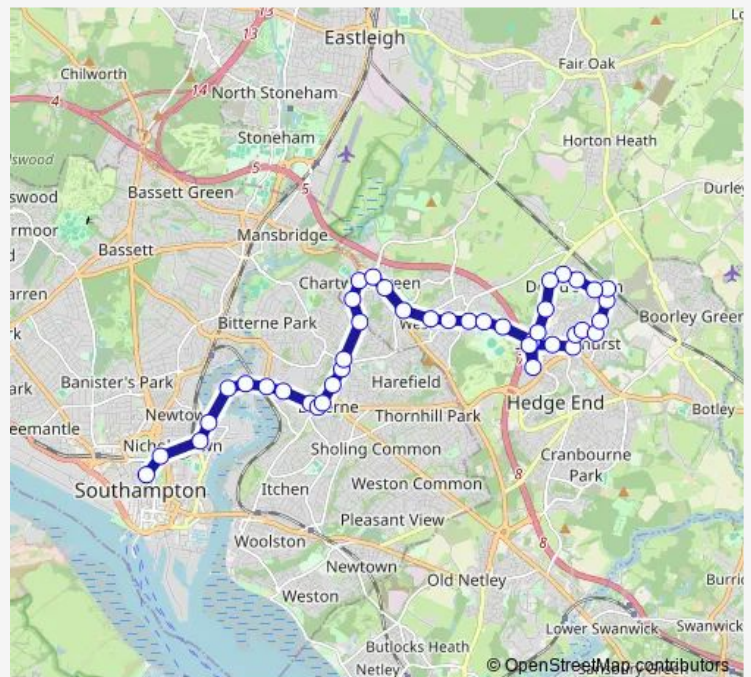

Bus 14 Southampton City Centre - Hedge End Station

[Go to website](#)

**Direction**

Vincent's Walk — Bradbeers Retail Park

42 stops

[Open route schedule](#)

- Vincent's Walk
- Solent University
- Britannia Road
- Princes Street
- Quayside Road
- Rampart Road
- Cobbett Road
- Midanbury Lane
- Lance's Hill
- Lance's Hill
- Bitterne Shops
- Chichester Road
- Dean Road
- Bramble Mews
- Cerne Close
- Harbourne Gardens
- Chartwell Green Shops
- Allington Lane Roundabout
- Barnsland
- Midlands Estate
- Post Office & Shops

Route schedule

Vincent's Walk — Bradbeers Retail Park

Monday	05:20-22:30
Tuesday	05:20-22:30
Wednesday	05:20-22:30
Thursday	05:20-22:30
Friday	05:20-22:30
Saturday	05:20-22:30
Sunday	05:20-22:30

Route info

Direction: Vincent's Walk

Stops: 42

Trip Duration: 0 hour 52 min

14 — Southampton City Centre - Hedge End Station

Hilldene Centre

The Pavilions

Moorgreen Hospital

Shaw Road

Bradbeers Retail Park

**Direction**

Hedge End Superstores — Vincent's Walk

44 stops

[Open route schedule](#)

Hedge End Superstores

Hedge End Trade Park

Hamilton Way