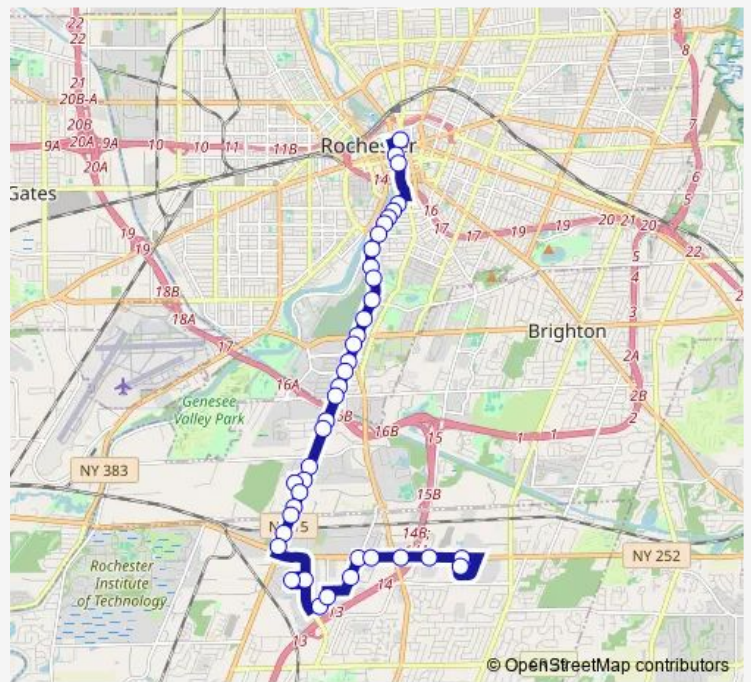

[Go to website](#)

Direction
 Saginaw Dr. — Transit Center - no direction
 39 stops
[Open route schedule](#)

- Saginaw Dr.
- Jefferson & Opp Post Office
- Jefferson & Ridgeland
- Jefferson & E Henrietta
- Jefferson & E Henrietta
- Jefferson & Regional Market
- Clay & Jefferson
- Clay & Opposite T Mobil
- Marketplace Dr & Walmart
- Marketplace Dr & Pepboys
- Marketplace Mall/Urmc Ortho
- Hylan Drive Connection Hub (Wegmans)
- W Henrietta & 3150 W Henrietta (Texas Roadhouse)
- W Henrietta & Brighton Henrietta TI
- W Henrietta & Northern Firehall
- W Henrietta & Cycle Stop
- Strong Ties
- W Henrietta & Crittenden
- W Henrietta & Sunnyside
- W Henrietta & Brighton Campus Pk Dr
- Mt Hope & Westfall

Route info
 Direction: Saginaw Dr.
 Stops: 39
 Trip Duration: 0 hour 40 min

14 — Marketplace

Mt Hope & Cimarron

Mt Hope & Lattimore

Mt. Hope & 1372 Mt. Hope

Mt Hope & Elmwood

Mt Hope & Stewart

Mt Hope & Highland

Byron & Clinton

Clinton & Court

Clinton & Broad

Transit Center - no direction

Direction

TC- Gate 23 — Saginaw Dr.

40 stops

[Open route schedule](#)

Thursday 06:25-23:16

Friday 06:25-23:16

Saturday 11:20-12:20

Sunday 07:16-23:13

Route info

Direction: Saginaw Dr.

Stops: 39

Trip Duration: 0 hour 40 min