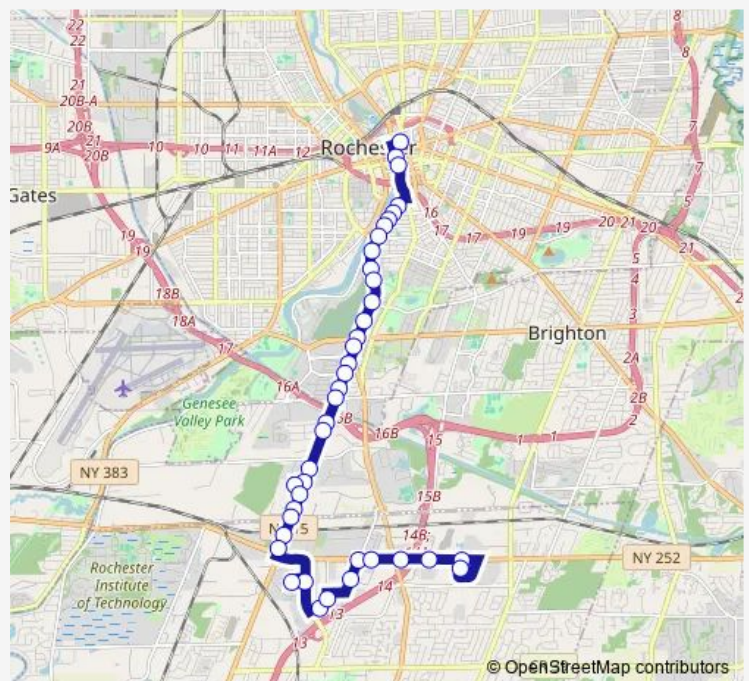

[Go to website](#)

**Direction**  
 Saginaw Dr. — Transit Center - no direction  
 39 stops  
[Open route schedule](#)

- Saginaw Dr.
- Jefferson & Opp Post Office
- Jefferson & Ridgeland
- Jefferson & E Henrietta
- Jefferson & E Henrietta
- Jefferson & Regional Market
- Clay & Jefferson
- Clay & Opposite T Mobil
- Marketplace Dr & Walmart
- Marketplace Dr & Pepboys
- Marketplace Mall/Urmc Ortho
- Hylan Drive Connection Hub (Wegmans)
- W Henrietta & 3150 W Henrietta (Texas Roadhouse)
- W Henrietta & Brighton Henrietta TI
- W Henrietta & Northern Firehall
- W Henrietta & Cycle Stop
- Strong Ties
- W Henrietta & Crittenden
- W Henrietta & Sunnyside
- W Henrietta & Brighton Campus Pk Dr
- Mt Hope & Westfall

### Route schedule

Saginaw Dr. — Transit Center - no direction

Monday	06:25-23:16
Tuesday	06:25-23:16
Wednesday	06:25-23:16
Thursday	06:25-23:16
Friday	06:25-23:16
Saturday	07:16-23:13
Sunday	07:16-23:13

### Route info

Direction: Saginaw Dr.

Stops: 39

Trip Duration: 0 hour 41 min

14 — Marketplace

Mt Hope & Cimarron

Mt Hope & Lattimore

Mt. Hope & 1372 Mt. Hope

## Route info

Direction: TC- Gate 23

Stops: 40

Trip Duration: 0 hour 37 min

W Henrietta & Centre

W Henrietta & Brighton Henrietta Tl

W Henrietta & 3093 W Henrietta

W Henrietta & Jefferson