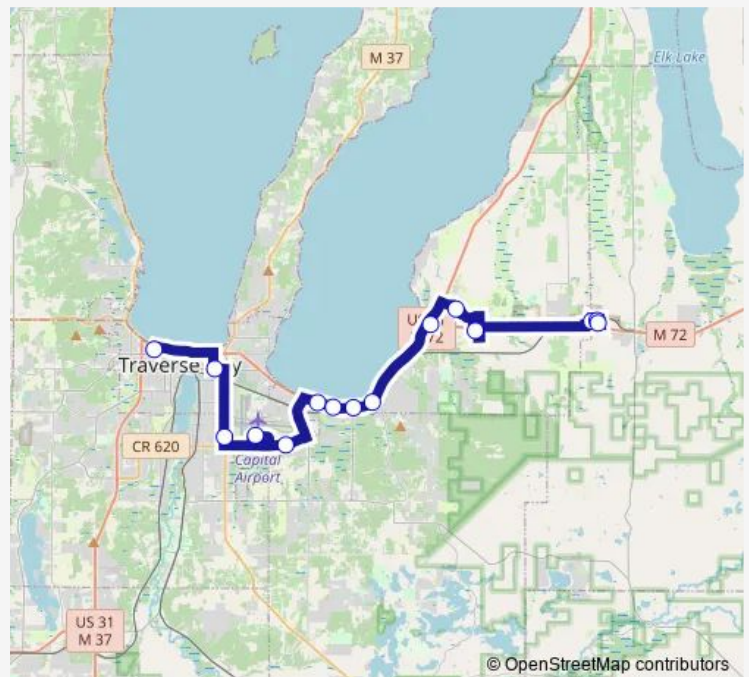

8th and Rose (outbound) 1419

Traverse Health Clinic (1408)

Cherry Capital Airport

S Airport Road @ Woodcreek Blvd (Outbound)

TC State Park @ Footbridge (Outbound)

US-31 at Economy Inn (Outbound)

US-31 at Four Mile Road

Downtown Hall St Transfer Station — Turtle Creek Casino (Emp Ent)

Monday	05:30
Tuesday	05:30
Wednesday	05:30
Thursday	05:30
Friday	05:30
Saturday	09:30
Sunday	09:30

Route info

Direction: Downtown Hall St Transfer Station

Stops: 15

Trip Duration: 0 hour 49 min

## Direction

Turtle Creek Casino (Emp Ent) — Downtown Hall St Transfer Station

13 stops

[Open route schedule](#)

Turtle Creek Casino (Emp Ent)

Meijer Acme

Grand Traverse Resort

Acme Park-n-Ride