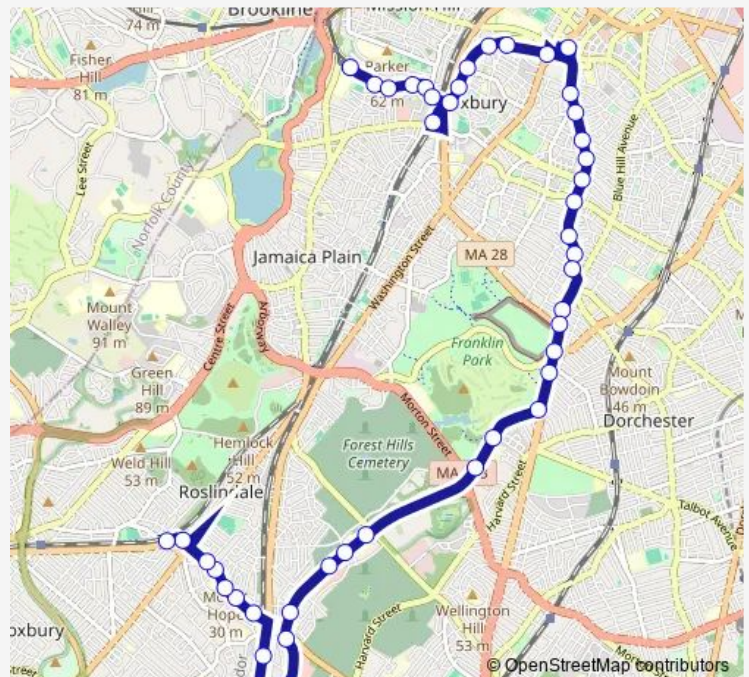

Warren St @ ML King Blvd

Warren St @ Townsend St

Warren St @ Waumbuck St

Route schedule

Heath St @ VA Hospital — Belgrade Ave @ Robert St

Monday 05:45-19:11

Tuesday 05:45-19:11

Wednesday 05:45-19:11

Thursday 05:45-19:11

Friday 05:45-19:11

Saturday 08:00-19:05

Sunday —

Route info

Direction: Heath St @ VA Hospital

Stops: 45

Trip Duration: 0 hour 50 min

14 — Roslindale Square - Heath Street

Warren St @ Brunswick St

Warren St @ Crawford St

Blue Hill Ave @ Wayne St

Blue Hill Ave @ Seaver St

Blue Hill Ave @ Franklin Park Rd

Blue Hill Ave opp Mclellan St

American Legion Hwy @ Blue Hill Ave

Saturday 07:19-19:15

Sunday —

Route info

Direction: Belgrade Ave @ Robert St

Stops: 48

Trip Duration: 0 hour 49 min

Warren St @ Intervale St

Warren St @ Gaston St