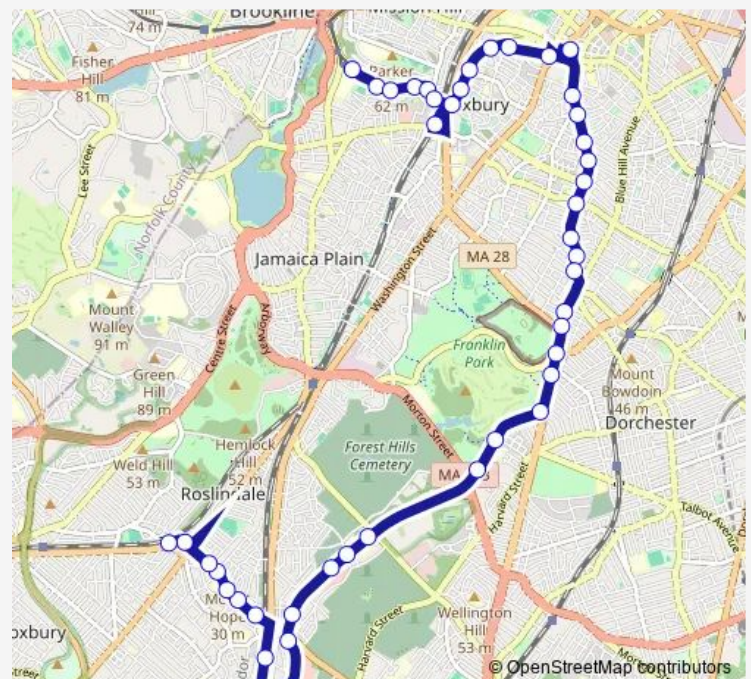

Warren St @ ML King Blvd

Warren St @ Townsend St

Warren St @ Waumbeck St

Route schedule

Heath St @ VA Hospital — Belgrade Ave @ Robert St

Monday 05:45-19:11

Tuesday 05:45-19:11

Wednesday 05:45-19:11

Thursday 05:45-19:11

Friday 05:45-19:11

Saturday 08:00-19:05

Sunday —

Route info

Direction: Heath St @ VA Hospital

Stops: 45

Trip Duration: 0 hour 48 min

14 — Roslindale Square - Heath Street

Warren St @ Brunswick St

Warren St @ Crawford St

Blue Hill Ave @ Wayne St

Blue Hill Ave @ Seaver St

Blue Hill Ave @ Franklin Park Rd

Blue Hill Ave opp Mclellan St

American Legion Hwy @ Blue Hill Ave

Saturday 07:19-19:15

Sunday —

Route info

Direction: Belgrade Ave @ Robert St

Stops: 48

Trip Duration: 0 hour 33 min

Warren St @ Intervale St

Warren St @ Gaston St