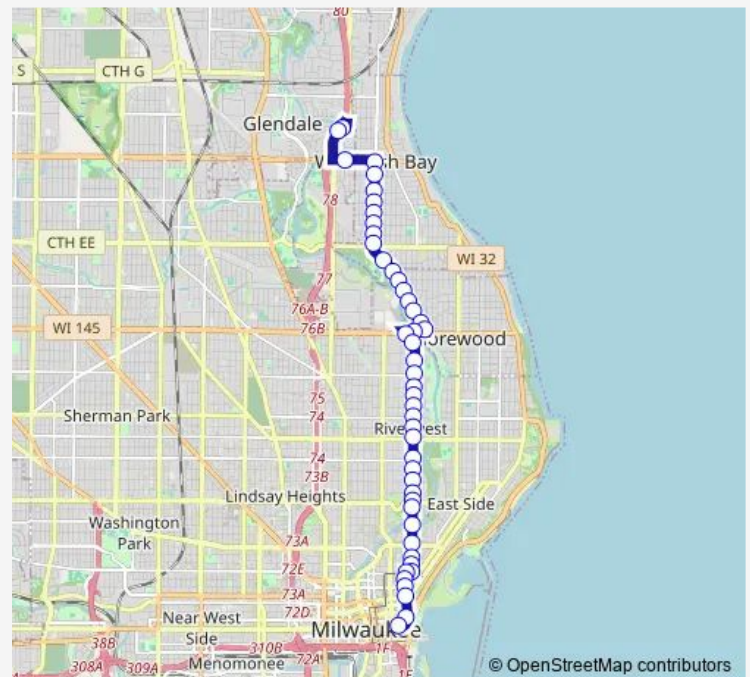

Humboldt & Burleigh

Humboldt & Auer

Humboldt & Concordia

Route schedule

Wisconsin & Cass — Bayshore

Monday 04:50-23:31

Tuesday 04:50-23:17

Wednesday 04:50-23:17

Thursday 04:50-23:17

Friday 04:50-23:17

Saturday 05:44-23:13

Sunday 05:37-23:31

Route info

Direction: Wisconsin & Cass

Stops: 48

Trip Duration: 0 hour 33 min

Silver Spring & Mohawk

Silver Spring & Port Washington

Port Washington & Northshore

Bayshore & Town Center

Bayshore

Direction

Bayshore — Wisconsin & Cass

47 stops

[Open route schedule](#)

Bayshore

Port Washington & Towne Center

Silver Spring & Mohawk

Santa Monica & Silver Spring

Santa Monica & Birch

Santa Monica & Lexington

Santa Monica & Henry Clay