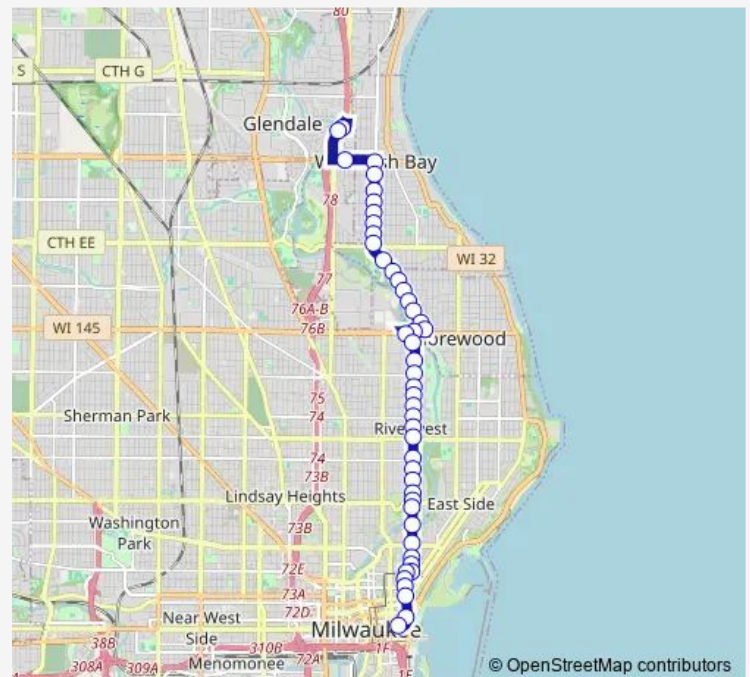

### Direction

Wisconsin & Cass — Bayshore

48 stops

[Open route schedule](#)

Wisconsin & Cass

VAN Buren & Wells

Astor & State

Astor & Juneau

### Route schedule

Wisconsin & Cass — Bayshore

Monday 04:50-23:17

Tuesday 04:50-23:17

Wednesday 04:50-23:31

Thursday 04:50-23:17

Friday 04:50-23:17

Saturday 05:44-23:13

### Route info

Direction: Wisconsin & Cass

Stops: 48

Trip Duration: 0 hour 28 min

14 — Humboldt

Humboldt & Townsend

Humboldt & Keefe

Humboldt & Singer S.

## Route info

Direction: Bayshore

Stops: 47

Trip Duration: 0 hour 29 min

Humboldt & Concordia

Humboldt & Auer

Humboldt & Burleigh

Humboldt & Chambers