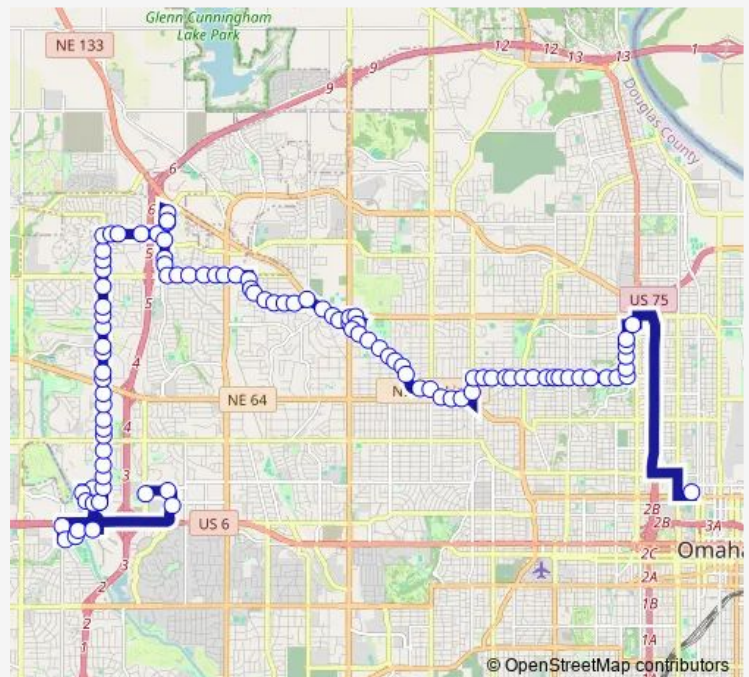

### Direction

Westroads TC Bay 2 — 22nd & Cuming Ne

104 stops

[Open route schedule](#)

- Westroads TC Bay 2
- 98th & Nicholas Sw
- 98th & Westroads Entr 8 Nw
- 114th & W Dodge Rd Sw
- 114th & Davenport Se
- Davenport & Atrium Plz Se
- Davenport & S Frontage Rd Se
- South Frontage Rd & Marriott Sw
- 108th Ave & Mill Valley Rd Ne
- 108th Plz & N Mill Rd Nw
- 109th Plz & N Mill Rd Nw
- N Mill & Mill Valley Sw
- 109th Ct & Mill Valley Nw
- 108th Ave & Mill Valley Sw
- 108th Ave & Mill Valley Rd Ne
- 108th & Nicholas Se
- 108th & (107th) Lafayette Plz Se
- 108th & Charles St Se
- 108th & Decatur Se
- 108th & Blondo Ne
- 108th & Burdette Ne

### Route schedule

Westroads TC Bay 2 — 22nd & Cuming Ne

Monday	06:52-17:52
Tuesday	06:52-17:52
Wednesday	06:52-17:52
Thursday	06:52-17:52
Friday	06:52-17:52
Saturday	06:52-17:52
Sunday	—

### Route info

Direction: Westroads TC Bay 2

Stops: 104

Trip Duration: 1 hour 15 min

108th & Lake Se

108th & Corby Se

108th & Cottonwood Ln Se

108th & Bedford Ave Se

108th & Emmet Se

108th & Manderson Plz Ne

108th & Old Maple Rd Se

108th & Boyd Se

108th & Hilltop Se

108th & Fowler Ave Se

108th & Browne Se

108th & Fort Ne