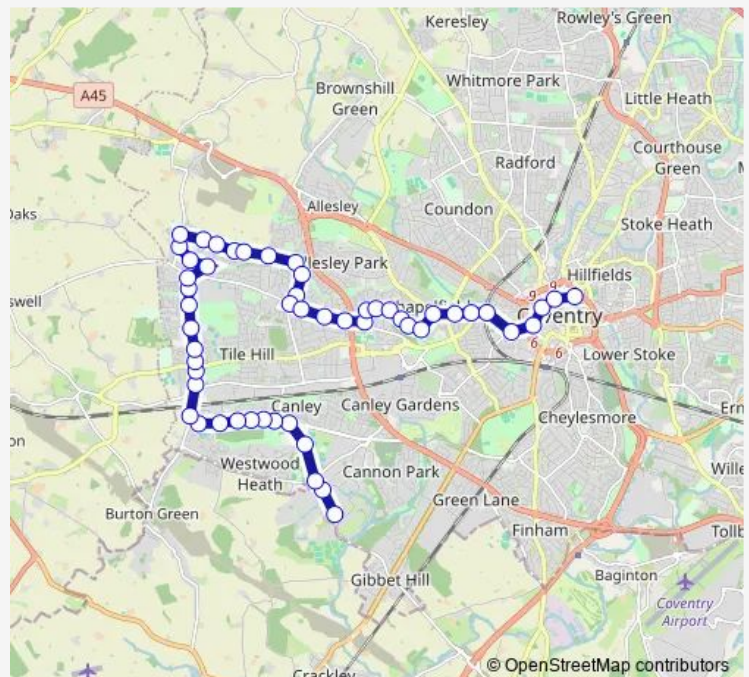

Bannerbrook Park

Astoria Drive

Goldthorn Close

Route schedule

University Interchange — Pool Meadow Bus Station

Monday 05:54-23:05

Tuesday 05:54-23:05

Wednesday 05:54-23:05

Thursday 05:54-23:05

Friday 05:54-23:05

Saturday 05:54-23:05

Sunday 07:37-22:37

Route info

Direction: University Interchange

Stops: 52

Trip Duration: 0 hour 47 min

14 — Coventry - Uni of Warwick via Eastern Green

Thornton Close

William Bree Rd

Church Lane

Despard Rd

Rose Cottage Flats

Osbaston Close

Windermere Ave