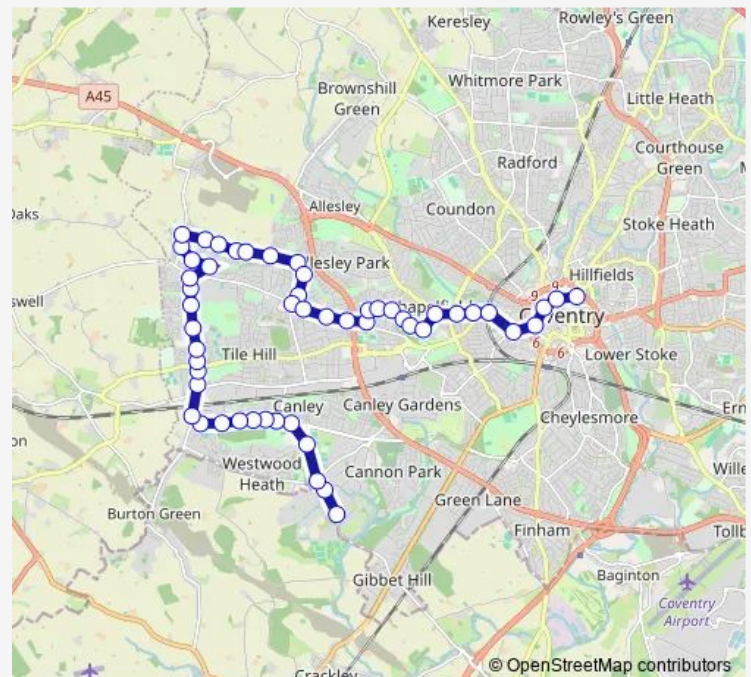

Bannerbrook Park

Astoria Drive

Goldthorn Close

Route schedule

University Interchange — Pool Meadow Bus Station

Monday 05:54-23:05

Tuesday 05:54-23:05

Wednesday 05:54-23:05

Thursday 05:54-23:05

Friday 05:54-23:05

Saturday 05:54-23:05

Sunday 07:37-22:37

Route info

Direction: University Interchange

Stops: 52

Trip Duration: 0 hour 47 min

14 — Coventry - Uni of Warwick via Eastern Green

Thornton Close

William Bree Rd

Church Lane

Despard Rd

Rose Cottage Flats

Osbaston Close

Windermere Ave