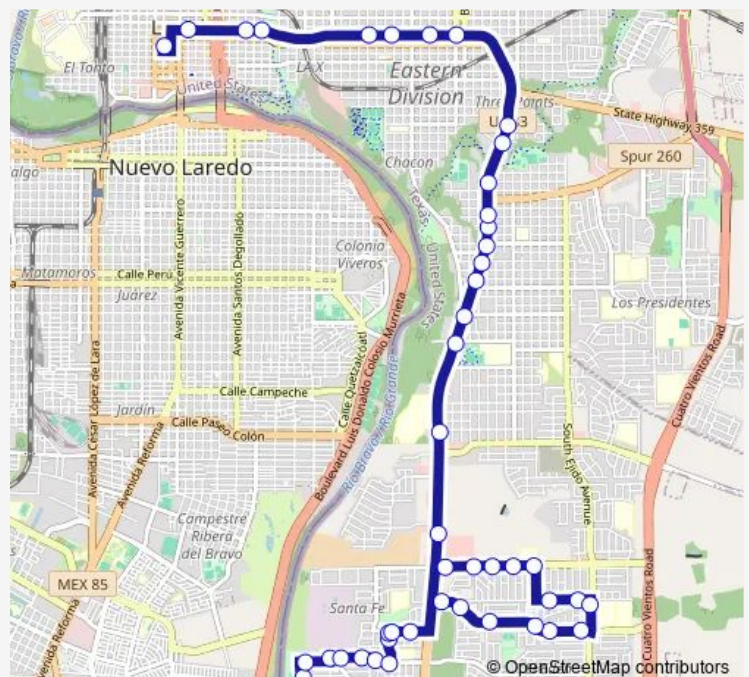

Pita Mangana Rd. @ Christine Ln.

Pita Mangana Rd. @ La Joya

Pita Mangana Rd. @ Alvarado

Route schedule

LCC South — El Metro Transit Center

Monday 06:15-21:15

Tuesday 06:15-21:15

Wednesday 06:15-21:15

Thursday 06:15-21:15

Friday 06:15-21:15

Saturday 06:15-21:15

Sunday 07:45-16:45

Route info

Direction: LCC South

Stops: 50

Trip Duration: 0 hour 40 min

14 — Santa Rita

BusMaps

Moon Lane @ Camacho

Moon Lane @ Corrada

Ejido @ Moon

Siera Vista @ Corrada Terminal

Sierra Vista @ Roque

Sierra Vista @ San Rafael

Sierra Vista @ South Lucy

Sierra Vista @ Ceniso

Sierra Vista @ US 83

4401 Highway 83 S (Walmart)

Zapata Hwy @ Frees

Zapata Hwy @ Zacateca

Zapata Hwy @ San Luis

Zapata Hwy @ San Salvador