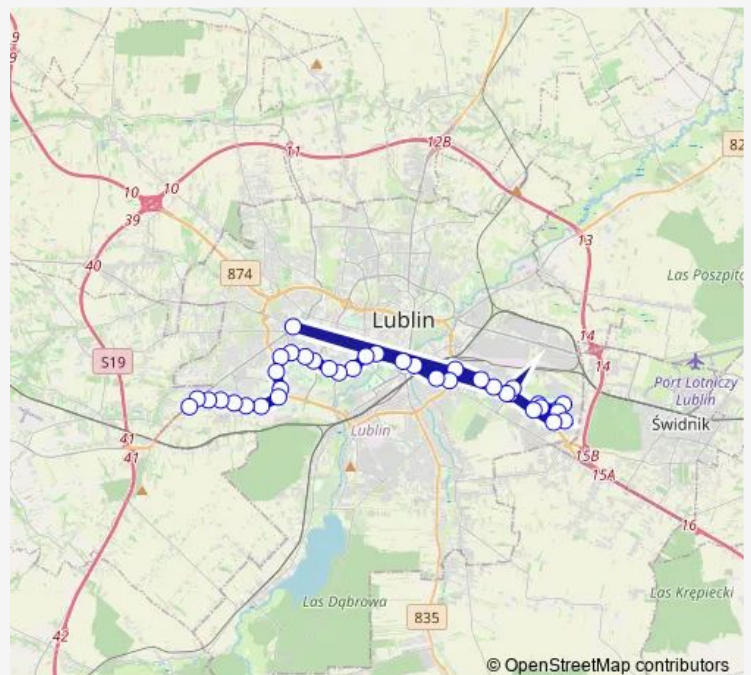

Direction

undefined — undefined

0 stops

[Open route schedule](#)

Route schedule

undefined — undefined

Monday 03:57

Tuesday 03:57

Wednesday 03:57

Thursday 03:57

Friday 03:57

Saturday —

Sunday —

Route info

Direction:

Stops: 0

Trip Duration: — min

Direction

undefined — undefined

0 stops

[Open route schedule](#)

Route schedule

undefined — undefined

Monday	—
Tuesday	—
Wednesday	—
Thursday	—
Friday	—
Saturday	05:15
Sunday	—

Route info

Direction:

Stops: 0

Trip Duration: — min

Direction

Węglin Wróbla 02 — Felin Uniwersytet 03

34 stops

[Open route schedule](#)