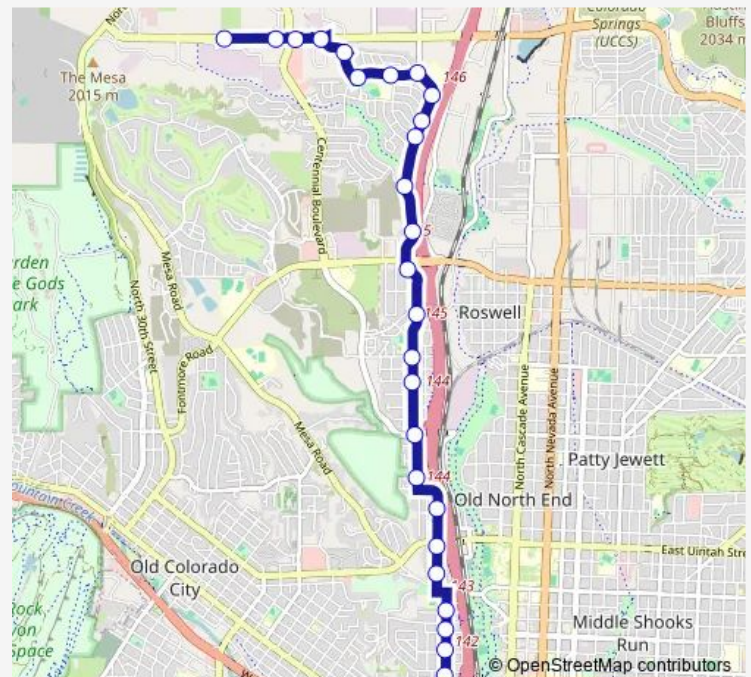

Thursday 05:42-20:42

Friday 05:42-20:42

Saturday 06:42-17:42

Sunday 07:40-16:40

Route info

Direction: 1675 GoG/El Paso County Offices

Stops: 27

Trip Duration: 0 hour 22 min

14 — Chestnut St - G.O.G. Rd

Walnut/Yampa

Spruce/Dale

Spruce/Willamette

Spruce/St Vrain

Spruce/Platte

Terminal

Direction

Terminal — 1675 Garden of the Gods

26 stops

[Open route schedule](#)

Terminal

Spruce/Platte

Spruce/St Vrain

Spruce/Willamette

Spruce/Dale

Wednesday 06:15-21:15

Thursday 06:15-21:15

Friday 06:15-21:15

Saturday 07:15-18:15

Sunday 08:15-17:15

Route info

Direction: Terminal

Stops: 26