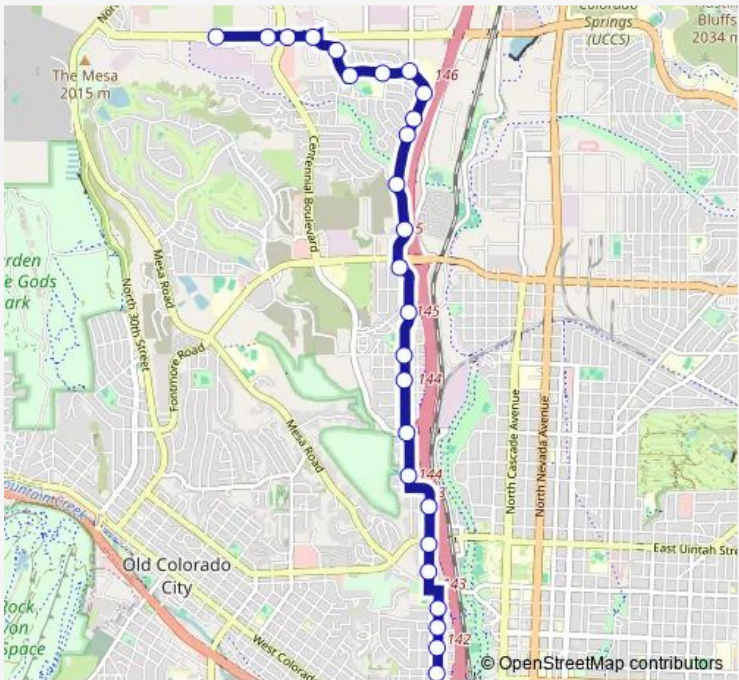

## Bus 14 Chestnut St - G.O.G. Rd

[Go to website](#)

**Direction**  
 1675 GoG/El Paso County Offices — Terminal  
 27 stops  
[Open route schedule](#)

- 1675 GoG/El Paso County Offices
- GoG/Centennial
- GoG/Centennial
- GoG/Forrest Hill
- Forrest Hill/Old Dutch Mill
- Holland Park/Forrest Hill
- Holland Park/Edwinstone
- Holland Park/Chestnut
- Chestnut/Hoorne
- Chestnut/Darby
- Chestnut/Edwinstowe
- Chestnut/Vondel Park
- 3210 Chestnut
- Chestnut/Fillmore
- Chestnut/Prestonwood
- Chestnut/Van Buren
- Chestnut/Monroe
- Chestnut/Fontanero
- Chestnut/Caramillo
- Walnut/Columbia
- Walnut/Uintah

Route schedule  
 1675 GoG/El Paso County Offices — Terminal

Monday	05:42-20:42
Tuesday	05:42-20:42
Wednesday	05:42-20:42
Thursday	05:42-20:42
Friday	05:42-20:42
Saturday	06:42-17:42
Sunday	07:40-16:40

**Route info**  
 Direction: 1675 GoG/El Paso County Offices  
 Stops: 27  
 Trip Duration: 0 hour 22 min

14 — Chestnut St - G.O.G. Rd **BusMaps**

Walnut/Yampa

Spruce/Dale

Spruce/Willamette

Spruce/St Vrain

## Route schedule

Terminal — 1675 Garden of the Gods

Monday 06:15-21:15

Tuesday 06:15-21:15

Wednesday 06:15-21:15

Thursday 06:15-21:15

Friday 06:15-21:15

Saturday 07:15-18:15