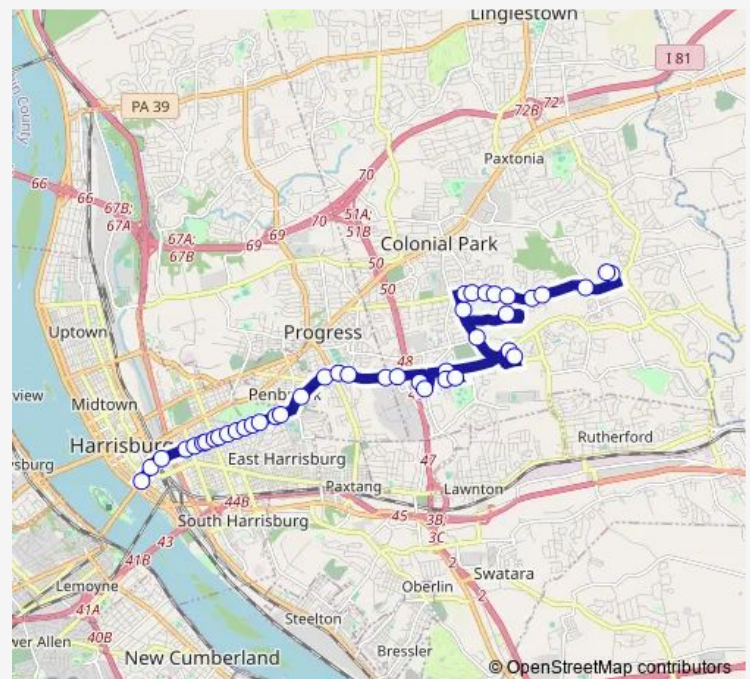

### Direction

Market Square Transfer Center — Springford Dr @ #6130

42 stops

[Open route schedule](#)

Market Square Transfer Center

Harrisburg Transportation Center (Market

Market St opp. N 9th St

Market St & Evergreen St.

### Route schedule

Market Square Transfer Center — Springford Dr @ #6130

Monday 06:00-16:45

Tuesday 06:00-16:45

Wednesday 06:00-16:45

Thursday 06:00-16:45

Friday 06:00-16:45

Saturday —

### Route info

Direction: Market Square Transfer Center

Stops: 42

Trip Duration: 0 hour 43 min

14 — Springford / Union Deposit

Union Deposit Rd @ Mcdonald's

Point Mall @ Giant

Point Mall @ Burlington Coat Factory

## Route info

Direction: Springford Dr @ #6130

Stops: 41

Trip Duration: 0 hour 48 min

Market St opp. S 23rd St

Market St opp. S 21st St

Market St opp. S 20th St

Market St & 19th St