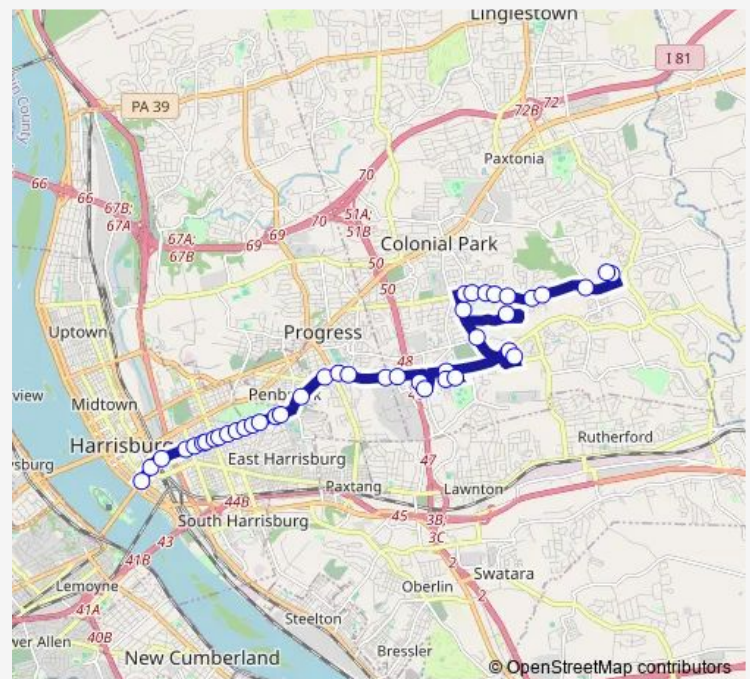

### Direction

Market Square Transfer Center — Springford Dr @ #6130

42 stops

[Open route schedule](#)

Market Square Transfer Center

Harrisburg Transportation Center (Market

Market St opp. N 9th St

Market St & Evergreen St.

### Route schedule

Market Square Transfer Center — Springford Dr @ #6130

Monday 06:00-16:45

Tuesday 06:00-16:45

Wednesday 06:00-16:45

Thursday 06:00-16:45

Friday 06:00-16:45

Saturday —

### Route info

Direction: Market Square Transfer Center

Stops: 42

Trip Duration: 0 hour 43 min

14 — Springford / Union Deposit

Union Deposit Rd @ Mcdonald's

Point Mall @ Giant

Point Mall @ Burlington Coat Factory

## Route info

Direction: Springford Dr @ #6130

Stops: 41

Trip Duration: 0 hour 48 min

Market St opp. S 23rd St

Market St opp. S 21st St

Market St opp. S 20th St

Market St & 19th St