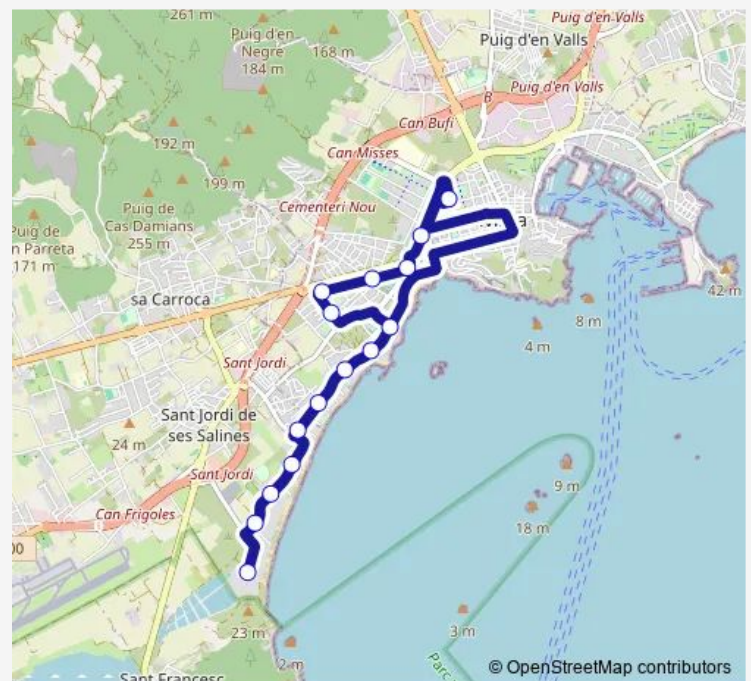

Tuesday 07:00-22:30

Wednesday 07:00-22:30

Thursday 07:00-22:30

Friday 07:00-22:30

Saturday 07:00-22:00

Sunday 09:00-20:00

Route info

Direction: Cetis (6016)

Stops: 15

Trip Duration: 0 hour 29 min

14 — Eivissa <> Platja d'en Bossa

Direction

Grand Palladium Palace (198) — Cetus (6016)

15 stops

[Open route schedule](#)

Grand Palladium Palace (198)

Monday 07:00-22:30

Tuesday 07:00-22:30

Wednesday 07:00-22:30

Thursday 07:00-22:30

Friday 07:00-22:30

Saturday 07:00-22:30

Sunday 09:30-20:30

Route info