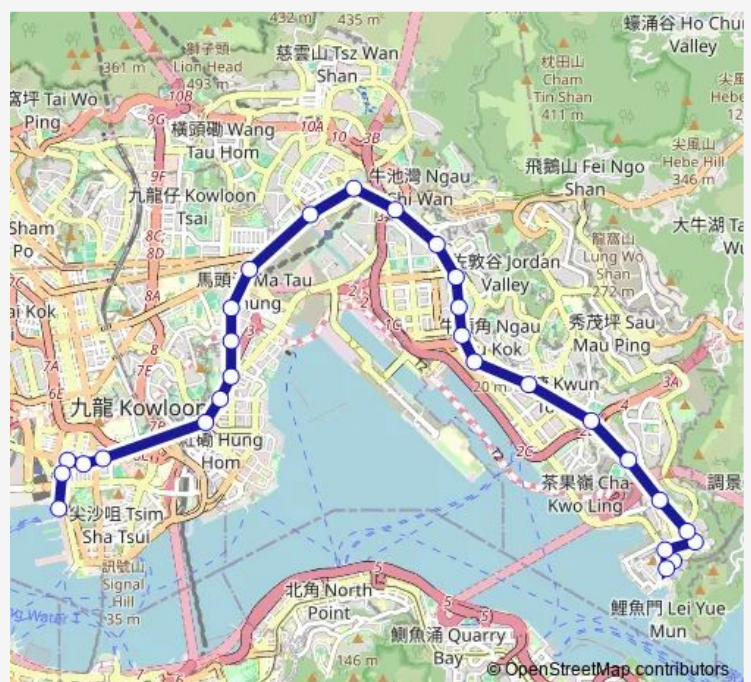

Tuesday 05:35-22:45

Wednesday 05:35-22:45

Thursday 05:35-22:45

Friday 05:35-22:45

Saturday 05:35-21:15

Sunday 05:35-21:15

Route info

Direction: [Ctb] YAU Tong Centre, YAN Wing Street[[Kmb] LEI YUE MUN Estate BUS Terminus

Stops: 28

Trip Duration: 0 hour 56 min

14 — LEI YUE MUN Estate - China Ferry Terminal

[Ctb] KAI TAI Court, Kwun Tong Road|[Kmb+Ctb] KAI TAI Court/
Kai TAI Court, Kwun Tong Road|[Kmb] KAI TAI Court

[Ctb] Richland Gardens, Kwun Tong Road|[Kmb+Ctb] Richland Gardens/
Richland Gardens, Kwun Tong Road|[Kmb] Richland Gardens