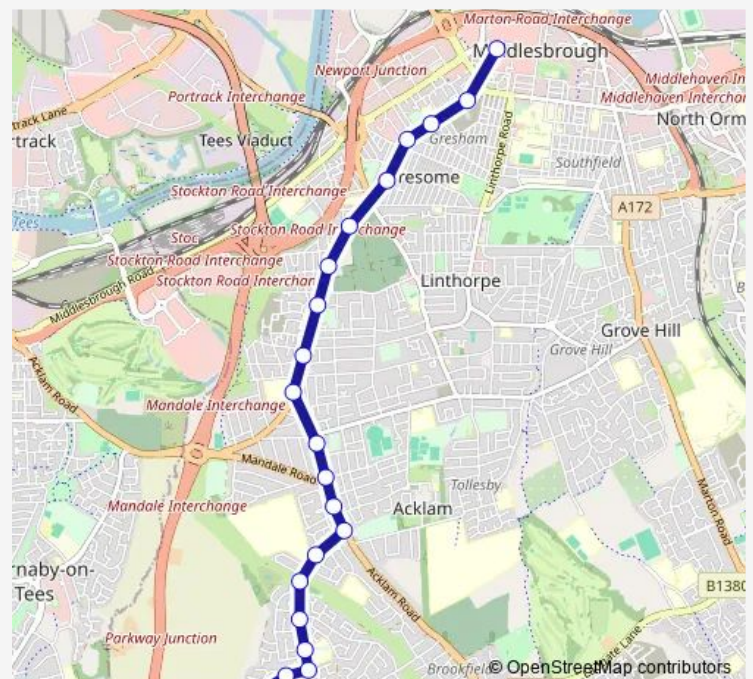

Saturday 06:12-23:25

Sunday 09:12-23:25

Route info

Direction: Fiske Court

Stops: 22

Trip Duration: 0 hour 27 min

14 — Middlesbrough Bus Station - Acklam Baldoon Sands

Direction

Glebe Road

Parliament Road

Leinster Road

Liverton Avenue

Barnaby Avenue

West Lane Hospital

Springfield Road

Oxford Road West End

Thursday 06:45-23:05

Friday 06:45-23:05

Saturday 07:50-23:05

Sunday 08:50-23:05

Route info

Direction: Bus Station Stand 13

Stops: 24

Trip Duration: 0 hour 22 min