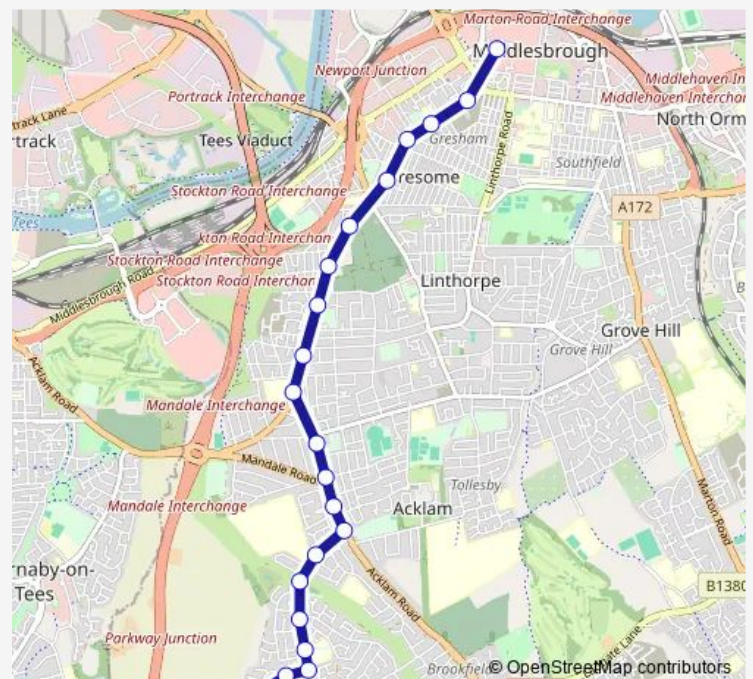

Direction

Fiske Court — Bus Station Stand 11

22 stops

[Open route schedule](#)

Fiske Court

Gore Sands

Brackenthwaite

St Clare's RC Primary School

Hesleden Avenue South End

Trimdon Avenue Shops

Hesleden Avenue North End

Cassop Grove

Hall Drive West End

Lodore Grove

The Coronation

Rockingham Court

Acklam Green Centre

Oxford Road West End

Springfield Road

West Lane Hospital

Barnaby Avenue

Leinster Road

Parliament Road

Glebe Road

Parkville Care Centre

Route schedule

Fiske Court — Bus Station Stand 11

Monday 06:15-23:25

Tuesday 06:15-23:25

Wednesday 06:15-23:25

Thursday 06:15-23:25

Friday 06:15-23:25

Saturday 06:12-23:25

Sunday 09:12-23:25

Route info

Direction: Fiske Court

Stops: 22

Trip Duration: 0 hour 25 min

14 — Middlesbrough Bus Station - Acklam Baldoon Sands