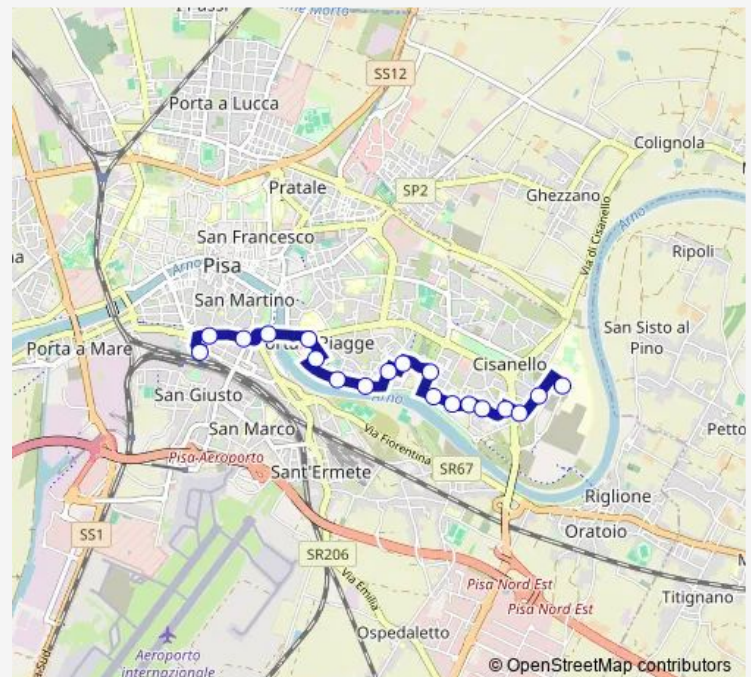

Ospedale Cisanello

Route schedule

Stazione 3 — Ospedale Cisanello

Monday 06:33-20:30

Tuesday 06:33-20:30

Wednesday 06:33-20:30

Thursday 06:33-20:30

Friday 06:33-20:30

Saturday 06:33-20:30

Sunday 07:50-20:30

Route info

Direction: Stazione 3

Stops: 19

Trip Duration: 0 hour 17 min

Direction

Ospedale Cisanello — Stazione 3

22 stops

[Open route schedule](#)

Ospedale Cisanello

Martin Lutero 4

Bargagna 1

Bargagna 2

Bargagna 3

Di Padule 2