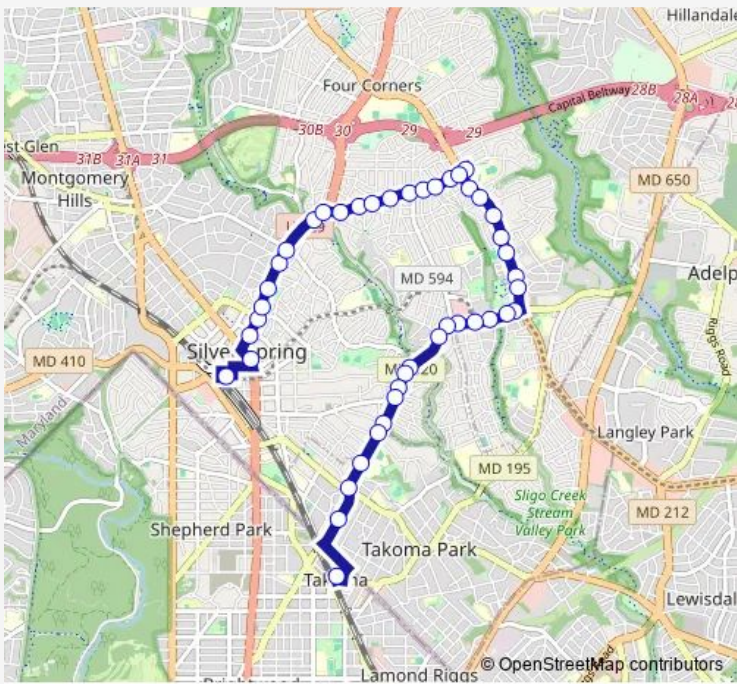

**Bus 14 14-Silver Spring-Takoma**

[Go to website](#)

**Direction**  
 Takoma Station & BAY H — Silver Spring Station & BAY 227  
 38 stops  
[Open route schedule](#)

- Takoma Station & BAY H
- Eastern AVE & Holly Ave
- Piney Branch RD & @7401
- Piney Branch RD & Philadelphia Ave
- Piney Branch RD & RAY Dr
- Piney Branch RD & Potomac Ave
- Piney Branch RD & Ritchie Ave
- Piney Branch RD & Mississippi Ave
- Piney Branch RD & Park Valley Rd
- Piney Branch RD & Silver Spring Ave
- Piney Branch RD & Park Crest Dr
- Piney Branch RD & Manchester Rd
- Piney Branch RD & Flower Ave
- Piney Branch RD & Arliss St
- Piney Branch RD & Garland Ave
- Piney Branch RD & Barron St
- University E Blvd & Piney Branch Rd
- University E Blvd & Patton Dr
- University E Blvd & September Ln
- University E Blvd & Buckingham Dr
- University E Blvd & Schuyler Rd

**Route schedule**  
 Takoma Station & BAY H — Silver Spring Station & BAY 227

Monday	05:05-21:05
Tuesday	05:10-21:05
Wednesday	05:05-21:05
Thursday	05:05-21:05
Friday	05:10-21:05
Saturday	07:30-19:25
Sunday	—

**Route info**  
 Direction: Takoma Station & BAY H  
 Stops: 38  
 Trip Duration: 0 hour 21 min

14 — 14-Silver Spring-Takoma **BusMaps**

University E Blvd & Melbourne Ave

E Franklin AVE & Garwood St

E Franklin AVE & Seminole Rd

## Route info

Direction: Silver Spring Station & BAY 227

Stops: 44

Trip Duration: 0 hour 32 min

University E Blvd & Glenville Rd

University E Blvd & Patton Dr

University E Blvd & Langley Dr

Piney Branch RD & University Blvd