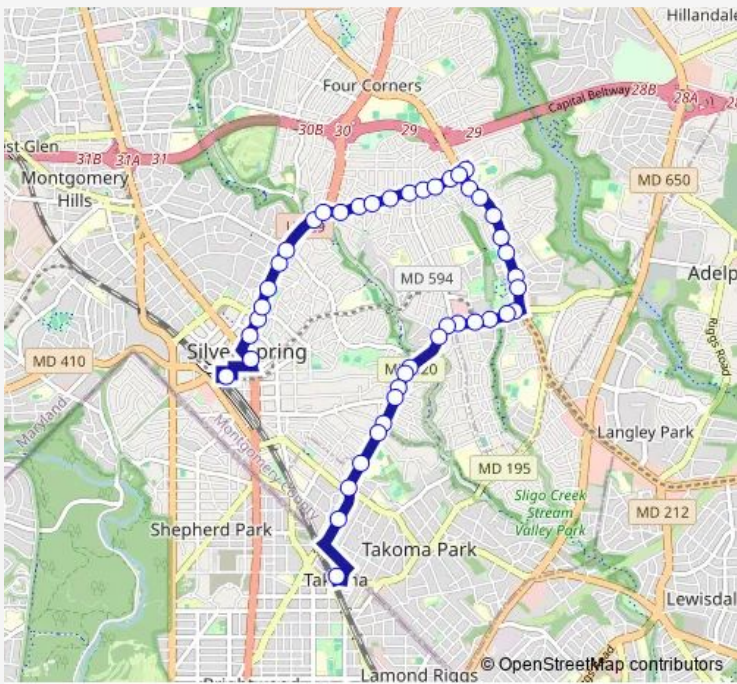

Bus 14 14-Silver Spring-Takoma

[Go to website](#)

Direction
 Takoma Station & BAY H — Silver Spring Station & BAY 227
 38 stops
[Open route schedule](#)

- Takoma Station & BAY H
- Eastern AVE & Holly Ave
- Piney Branch RD & @7401
- Piney Branch RD & Philadelphia Ave
- Piney Branch RD & RAY Dr
- Piney Branch RD & Potomac Ave
- Piney Branch RD & Ritchie Ave
- Piney Branch RD & Mississippi Ave
- Piney Branch RD & Park Valley Rd
- Piney Branch RD & Silver Spring Ave
- Piney Branch RD & Park Crest Dr
- Piney Branch RD & Manchester Rd
- Piney Branch RD & Flower Ave
- Piney Branch RD & Arliss St
- Piney Branch RD & Garland Ave
- Piney Branch RD & Barron St
- University E Blvd & Piney Branch Rd
- University E Blvd & Patton Dr
- University E Blvd & September Ln
- University E Blvd & Buckingham Dr
- University E Blvd & Schuyler Rd

Route schedule
 Takoma Station & BAY H — Silver Spring Station & BAY 227

Monday	05:05-21:05
Tuesday	05:10-21:05
Wednesday	05:10-21:05
Thursday	05:05-21:05
Friday	05:10-21:05
Saturday	07:30-19:25
Sunday	—

Route info
 Direction: Takoma Station & BAY H
 Stops: 38
 Trip Duration: 0 hour 23 min

14 — 14-Silver Spring-Takoma **BusMaps**

University E Blvd & Melbourne Ave

E Franklin AVE & Garwood St

E Franklin AVE & Seminole Rd

Wednesday 05:35-20:55

Thursday 05:00-21:05

Friday 05:35-20:55

Saturday 07:05-19:20

Sunday —

Route info

Direction: Silver Spring Station & BAY 227

Stops: 44