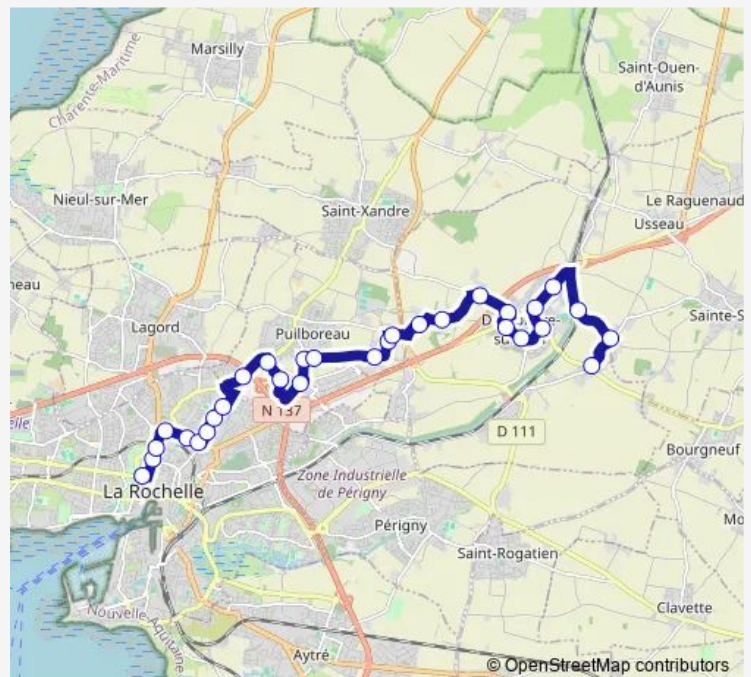

### Route schedule

Place de Verdun — Belle Croix

Monday 07:15-20:15

Tuesday 07:15-20:15

Wednesday 07:15-20:15

Thursday 07:15-20:15

Friday 07:15-20:15

Saturday 07:45-20:15

### Route info

Direction: Place de Verdun

Stops: 30

Trip Duration: 0 hour 43 min

14 — Dompierre-sur-mer <> Place de Verdun

Galland

Garenne

Champlain