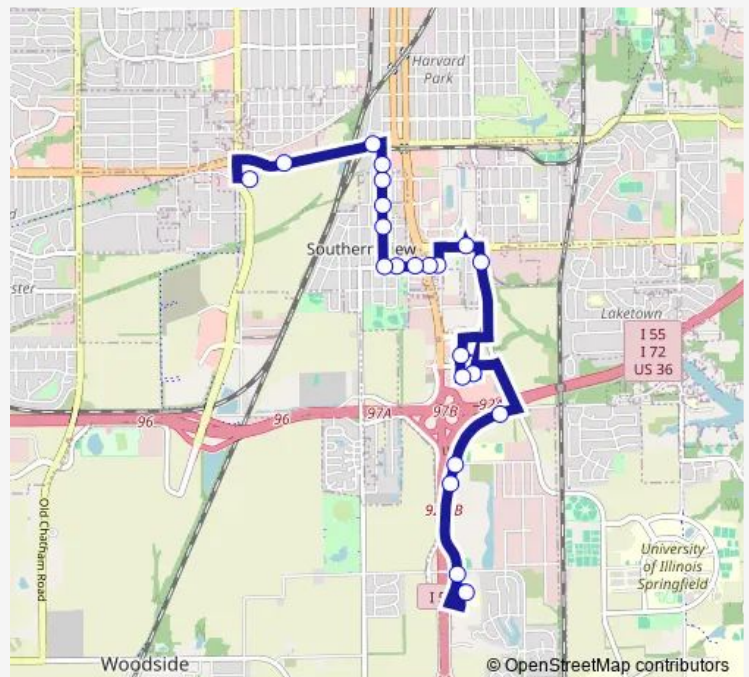

Southwind & 6th/Cantrell

Route schedule

Junction Circle Transfer Point — Southwind Park

Monday	—
Tuesday	—
Wednesday	—
Thursday	—
Friday	—
Saturday	06:15-17:15
Sunday	—

Route info

Direction: Junction Circle Transfer Point

Stops: 45

Trip Duration: 0 hour 28 min

14 — Toronto Road / Junction Circle

Southwind & Cantrell

Cotton Hill & Community

Cotton Hill & Roosevelt

Cotton Hill & Harmony Ct.

Cotton Hill & Toronto

Southwind & Lakewind

Southwind & Karen Dr

Southwind Park

Direction

Hope Pavillion — Junction Circle Transfer Point

22 stops

[Open route schedule](#)

Hope Pavillion

Route info

Direction: Junction Circle Transfer Point

Stops: 42

Trip Duration: 0 hour 27 min

Cotton Hill & Toronto

Toronto & 6th/Cotton Hill

6th St Rd & Kirkwood

Christopher Ln & 6th St Rd