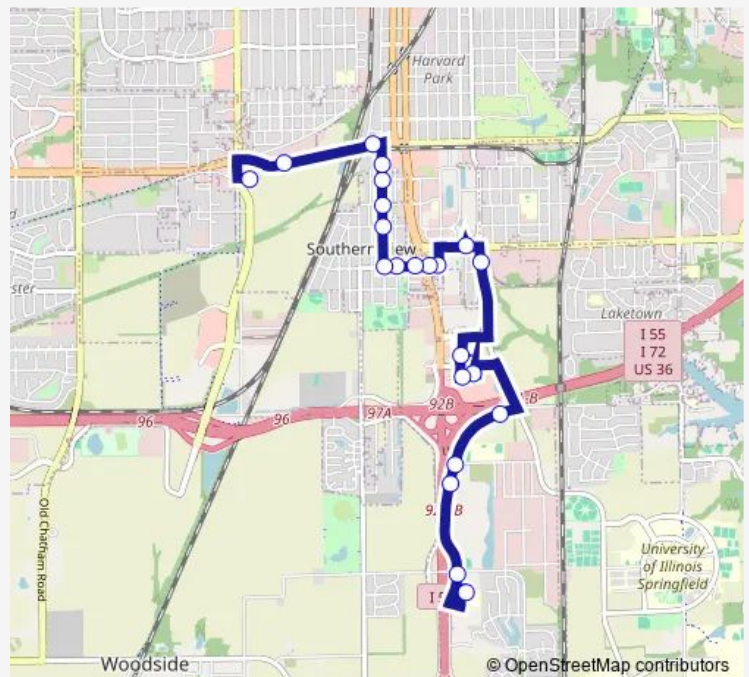

S 6th St Rd @ Law Enforcement Center

S 6th St Rd & Southwind

Southwind & 6th/Cantrell

Route schedule

Junction Circle Transfer Point — Southwind Park

Monday —

Tuesday —

Wednesday —

Thursday —

Friday —

Saturday 06:15-17:15

Sunday —

Route info

Direction: Junction Circle Transfer Point

Stops: 45

Trip Duration: 0 hour 28 min

14 — Toronto Road / Junction Circle

Southwind & Cantrell

Cotton Hill & Community

Cotton Hill & Roosevelt

Cotton Hill & Harmony Ct.

Cotton Hill & Toronto

Toronto & 6th/Cotton Hill

6th St Rd & Kirkwood

Tuesday 06:15-17:45

Wednesday 06:15-17:45

Thursday 06:15-17:45

Friday 06:15-17:45

Saturday —

Sunday —

Route info

Direction: Junction Circle Transfer Point