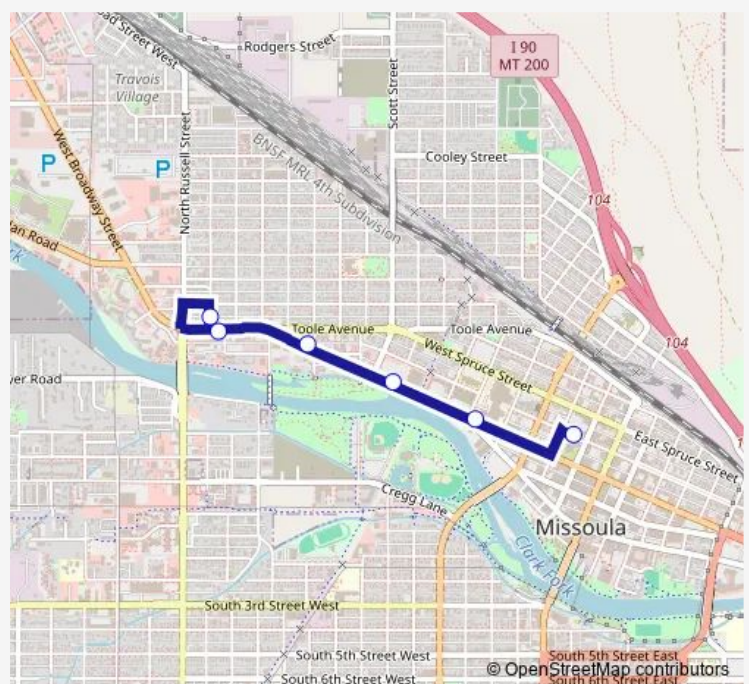

### Direction

Mountain Line Transfer Center — N Russell St & Broadway St

6 stops

[Open route schedule](#)

Mountain Line Transfer Center

W Broadway St & McCormick St

W Broadway St & Scott St

W Broadway St & Burton St

### Route schedule

Mountain Line Transfer Center — N Russell St & Broadway St

Monday 06:15-21:15

Tuesday 06:15-21:15

Wednesday 06:15-21:15

Thursday 06:15-21:15

Friday 06:15-21:15

Saturday 09:15-20:15

### Route info

Direction: Mountain Line Transfer Center

Stops: 6

Trip Duration: 0 hour 5 min

14 — Route 14

**Direction**

N Russell St &amp; Broadway St — Mountain Line Transfer Center

5 stops

## Route schedule

N Russell St &amp; Broadway St — Mountain Line Transfer Center

Monday 06:20-20:20

Tuesday 06:20-20:20

Wednesday 06:20-20:20

Thursday 06:20-20:20

Friday 06:20-20:20

Saturday 09:20-20:20