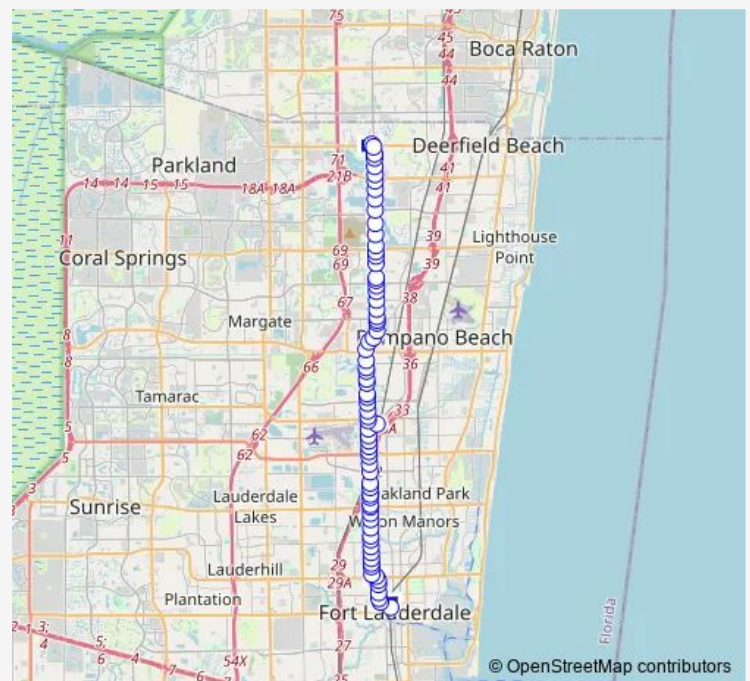

Powerline R/MLK JR B

Powerline R/MLK JR B

Powerline R/NW 10 C

Route schedule

Powerline RD & Hillsboro Blvd — Broward Central Terminal - (BAY B5 - Rt14)

Monday 05:04-22:59

Tuesday 05:04-22:59

Wednesday 05:04-22:59

Thursday 05:04-22:59

Friday 05:04-22:59

Saturday 05:39-22:22

Sunday 07:29-19:58

Route info

Direction: Powerline RD & Hillsboro Blvd

Stops: 67

Trip Duration: 1 hour 27 min

14 — Powerline Rd Local

Powerline R/NW 8 S

Powerline R/NW 6 S

Powerline R/NW 4 S

Powerline R/Atlantic B (N)

Powerline R/Atlantic B (S)

Powerline R/N Course D

Powerline R/Palm Aire D N

Powerline R/S Course D

Powerline R/Pompano Park 1

Powerline R/Palm Aire D S

Powerline R/Gateway D - (Mcnab Rd)

Powerline R/Mcnab R

Powerline R/NW 63 St

Powerline R/NW 62 S

Cypress Creek TRI-Rail Station