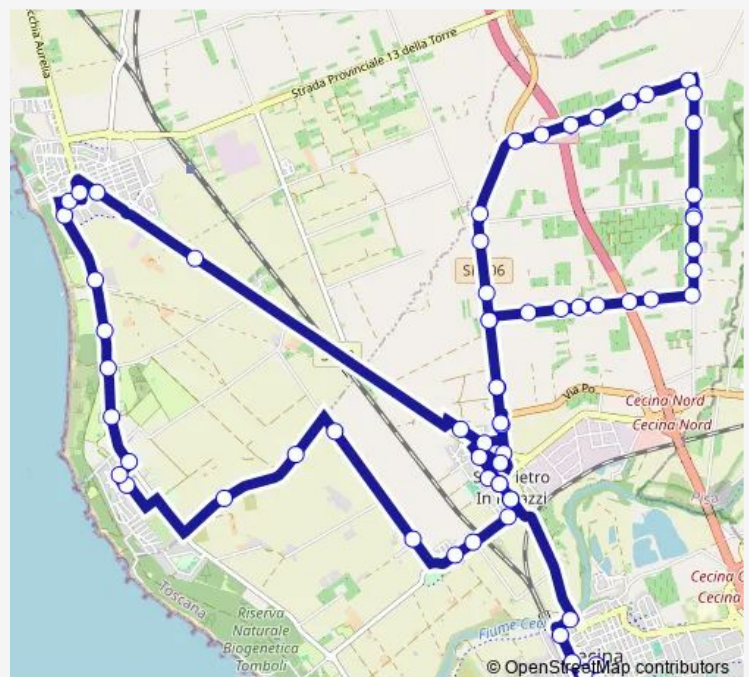

Thursday 07:55

Friday 07:55

Saturday 07:55

Sunday —

Route info

Direction: V. Medici Scuole Da Vinci

Stops: 46

Trip Duration: 0 hour 31 min

V. Roma Corsia Preferenziale

Cecina P. Della Liberta

Direction

V. Medici Scuole Da Vinci — Cecina P. Della Liberta

64 stops

[Open route schedule](#)

V. Medici Scuole Da Vinci

Palazzi

Route info

Direction: V. Medici Scuole Da Vinci

Stops: 64

Trip Duration: 0 hour 51 min

V. Emilia Distributore Eni

V. Emilia, V. Metauro

Ss 206 40

Ristorante Fiore

Sunday —

Route info

Direction: Cecina P. Della Liberta

Stops: 40

Trip Duration: 0 hour 31 min

V. Gorizia 16 Df

V. Gorizia 19

V. Metauro 53