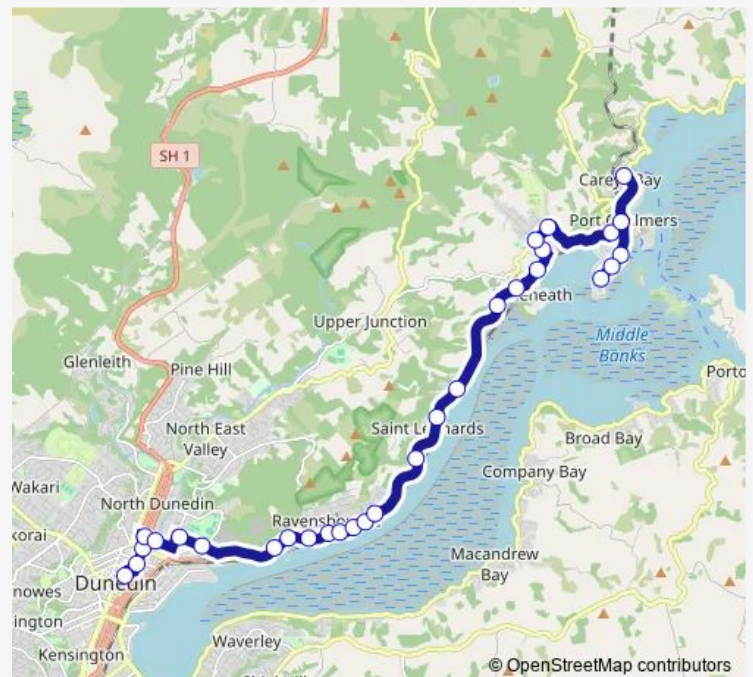

Bus 14 City - Port Chalmers

[Go to website](#)

Direction

Bus Hub Stop B — Harrington St, cnr Fox St

30 stops

[Open route schedule](#)

Bus Hub Stop B

Cumberland St, outside New World

Sh88, District Rd

Reeve St, cnr District Rd

Sh88, Noyna Rd

Route schedule

Bus Hub Stop B — Harrington St, cnr Fox St

Monday 06:31-21:31

Tuesday 06:31-21:31

Wednesday 06:31-21:31

Thursday 06:31-21:31

Friday 06:31-23:31

Saturday 08:31-23:31

Sunday 09:31-17:31

Route info

Direction: Bus Hub Stop B

Stops: 30

Trip Duration: 0 hour 34 min

14 — City - Port Chalmers

Station Rd, 20

Stevenson Ave, 54

Stevenson Ave, 2

George St, 72

George St, 12

Careys Bay Hotel

Magnetic St, 35