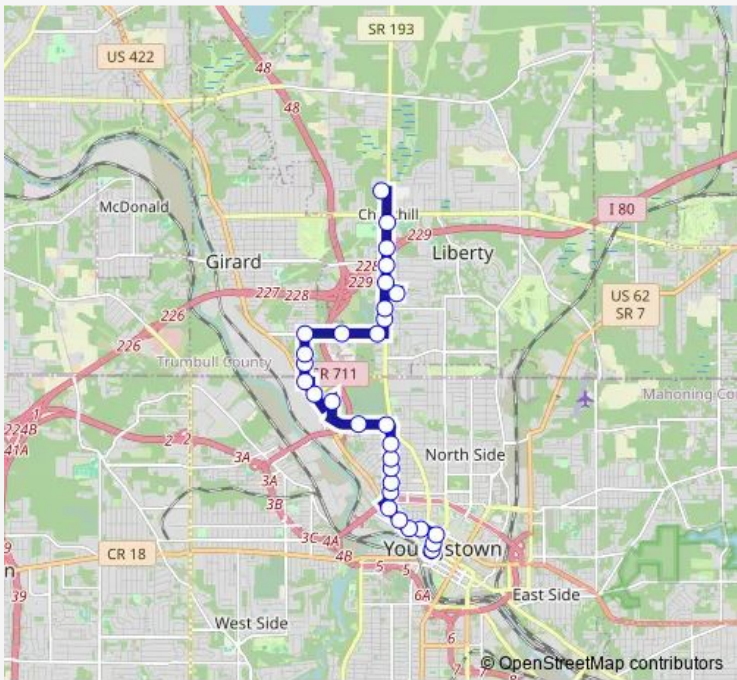

Bus 14 14 Mosier

[Go to website](#)

Direction
 Federal Station — Churchill Giant Eagle
 30 stops
[Open route schedule](#)

- Federal Station
- 5th Ave & W Wood St
- Rayen Ave & 5th Ave (Flag Stop)
- W Rayen Ave & North Ave
- W Rayen Ave & W Covington St
- Martin Luther King Blvd & Griffith St
- MLK Westlake Apart
- Wirt Ave & Park Ave (Flag Stop)
- Wirt Blvd & Parmalee Ave (Flag Stop)
- Wirt Ave & Oxford St
- Wirt Ave & Fairgreen Ave
- Wirt St. & Crandall Ave.
- Burlington St.
- Burlington & Turin St.
- Robinwood Pl & Dupont St
- Dearborn St & Gypsy Ln
- Beck St & Davis St
- Davis St & Belgrade Ave (Flag Stop)
- S Davis St & Amherst Ave
- Trumbull Ave & N Davis St
- Trumbull Ave & Park Dr (Flag Stop)

Route schedule
 Federal Station — Churchill Giant Eagle

Monday	05:40-19:40
Tuesday	05:40-19:40
Wednesday	05:40-19:40
Thursday	05:40-19:40
Friday	05:40-19:40
Saturday	07:00-17:40
Sunday	—

Route info
 Direction: Federal Station
 Stops: 30
 Trip Duration: 0 hour 25 min

S Davis St & Amherst Ave (Flag Stop)

S Davis St & Belgrade Ave

Davis St & Beck St (Flag Stop)

Dearborn St & Gypsy Ln

Dupont St & Robinwood Pl

Robinwood Pl & Dupont St

Vallourec Entrance #3

Vallourec Entrance #5

Route info

Direction: Churchill Giant Eagle

Stops: 31

Trip Duration: 0 hour 30 min

MLK Blvd & Griffith St (Flag Stop)

Rayen Ave & Foster St (Flag Stop)

W Rayen Ave & North Ave

Rayen Ave & 5th Ave