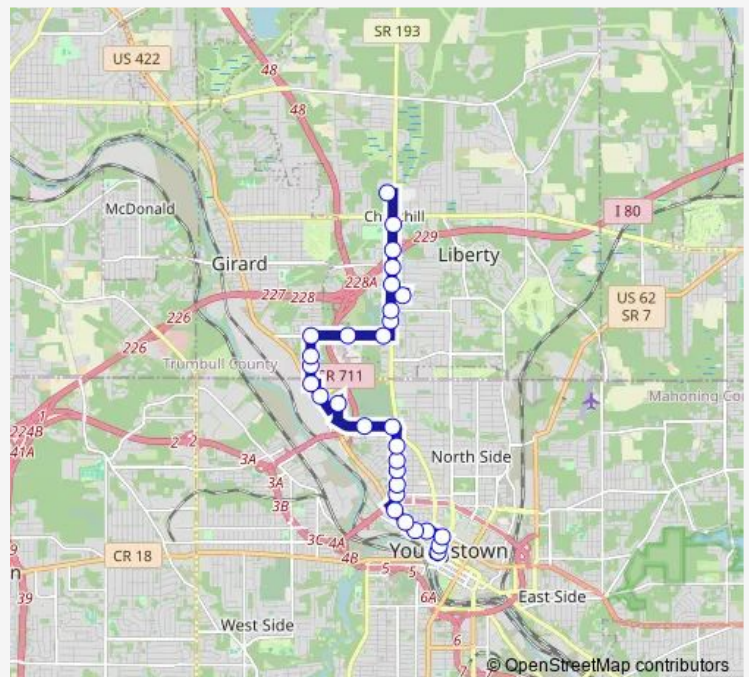

## Bus 14 14 Mosier

[Go to website](#)

**Direction**  
 Federal Station — Churchill Giant Eagle  
 30 stops  
[Open route schedule](#)

- Federal Station
- 5th Ave & W Wood St
- Rayen Ave & 5th Ave (Flag Stop)
- W Rayen Ave & North Ave
- W Rayen Ave & W Covington St
- Martin Luther King Blvd & Griffith St
- MLK Westlake Apart
- Wirt Ave & Park Ave (Flag Stop)
- Wirt Blvd & Parmalee Ave (Flag Stop)
- Wirt Ave & Oxford St
- Wirt Ave & Fairgreen Ave
- Wirt St. & Crandall Ave.
- Burlington St.
- Burlington & Turin St.
- Robinwood Pl & Dupont St
- Dearborn St & Gypsy Ln
- Beck St & Davis St
- Davis St & Belgrade Ave (Flag Stop)
- S Davis St & Amherst Ave
- Trumbull Ave & N Davis St
- Trumbull Ave & Park Dr (Flag Stop)

### Route info

Direction: Federal Station  
 Stops: 30  
 Trip Duration: 0 hour 25 min

14 — 14 Mosier

Trumbull Ave & Belmont Ave (Flag Stop)

Belmont Plaza

Belmont Ave & Goldie St

Liberty Plaza

Belmont Ave & Laurel St

S Davis St & Belgrade Ave

Davis St & Beck St (Flag Stop)

Dearborn St & Gypsy Ln

Dupont St & Robinwood Pl

Robinwood Pl & Dupont St

Vallourec Entrance #3

Vallourec Entrance #5

Turin & Burlington St.

## Route info

Direction: Churchill Giant Eagle

Stops: 31

Trip Duration: 0 hour 30 min

MLK Blvd & Griffith St (Flag Stop)

Rayen Ave & Foster St (Flag Stop)

W Rayen Ave & North Ave

Rayen Ave & 5th Ave