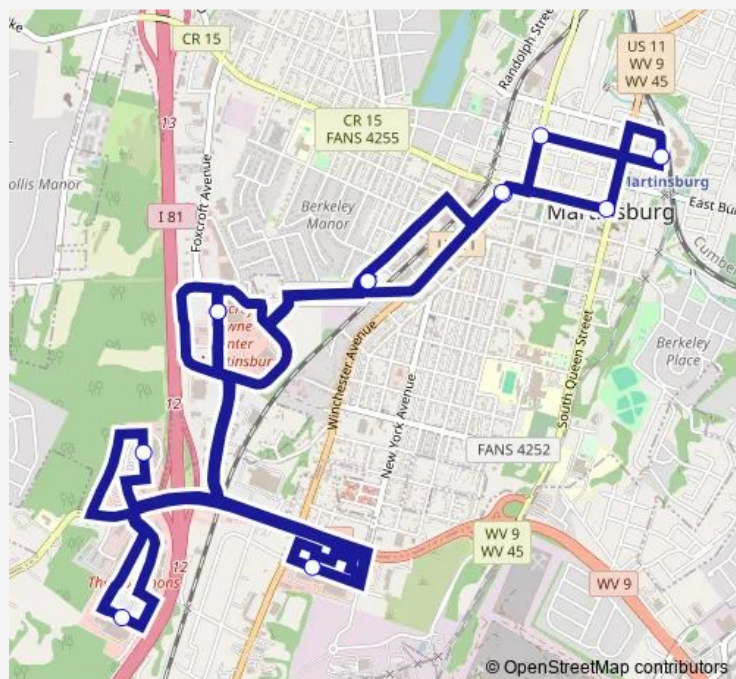

Walmart Foxcroft

Ambrose Towers

Winchester Avenue/King Street

Raleigh Street/Martin Street

Caperton Transportation Station

Queen Street/King Street

7-Eleven (Winchester Avenue)

Ambrose Towers

Route schedule

Walmart Foxcroft — Ambrose Towers

Monday 07:30-17:30

Tuesday 07:30-17:30

Wednesday 07:30-17:30

Thursday 07:30-17:30

Friday 07:30-17:30

Saturday —

Sunday —

Route info

Direction: Walmart Foxcroft

Stops: 12

Trip Duration: 0 hour 52 min

Direction

Caperton Transportation Station — Caperton Transportation Station

8 stops

Saturday —

Sunday —

Route info

Direction: Caperton Transportation Station

Stops: 8

Trip Duration: 0 hour 52 min

Direction

Caperton Transportation Station — Sheetz/Mega Apartments