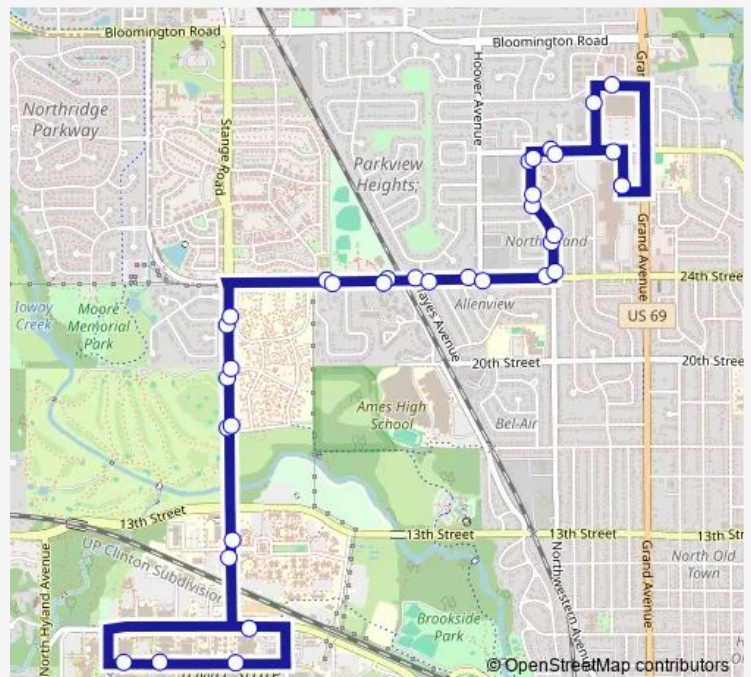

## Bus 14 Peach

[Go to website](#)

**Direction**  
 North Grand Mall — North Grand Mall

35 stops

[Open route schedule](#)

- North Grand Mall
- Northern Lights Center
- Keystone Apartments
- 30th Street at Regency Court Westbound
- Northwestern Avenue at 30th Street Southbound
- Northwestern Avenue at Johnson Street Southbound
- Northwestern Avenue at 26th Street Southbound
- 24th Street at Northwestern Avenue Westbound
- 24th Street at Hoover Avenue Westbound
- 24th Street at Hayes Avenue Westbound
- 24th Street at Northcrest Drive Westbound
- 24th Street at Kent Avenue
- Stange Road at Greensboro Drive Southbound
- Stange Road at Blankenburg Drive Southbound
- Stange Road at Bruner Street Southbound
- Stange Road at Frederiksen Southbound
- University Boulevard at Meats Laboratory
- Kildee Hall
- Gilman Hall
- Armory
- Stange Road at Frederiksen Northbound

### Route info

Direction: North Grand Mall

Stops: 35

Trip Duration: 0 hour 27 min

14 — Peach

100 University Village West

Stange Road at Blankenburg Drive Northbound

Stange Road at Greensboro Drive Northbound

24th Street at Prairie View West

24th Street at Northcrest Drive Eastbound

24th Street at Hayes Avenue Eastbound

24th Street at Hoover Avenue Eastbound

Northwestern Avenue at 24th Street Northbound

Northwestern Avenue at 26th Northbound

Northwestern Avenue at Johnson Street Northbound

Northwestern Avenue at 30th Street Northbound

30th Street at Regency Court Eastbound

30th Street at North Grand Mall Eastbound

North Grand Mall

14 Bus time schedules and route maps are available in an offline PDF at [busmaps.com](https://busmaps.com). Use the [busmaps.com](https://busmaps.com) website to see live bus times, train schedule or subway schedule, and step-by-step directions for all public transit in Nevada