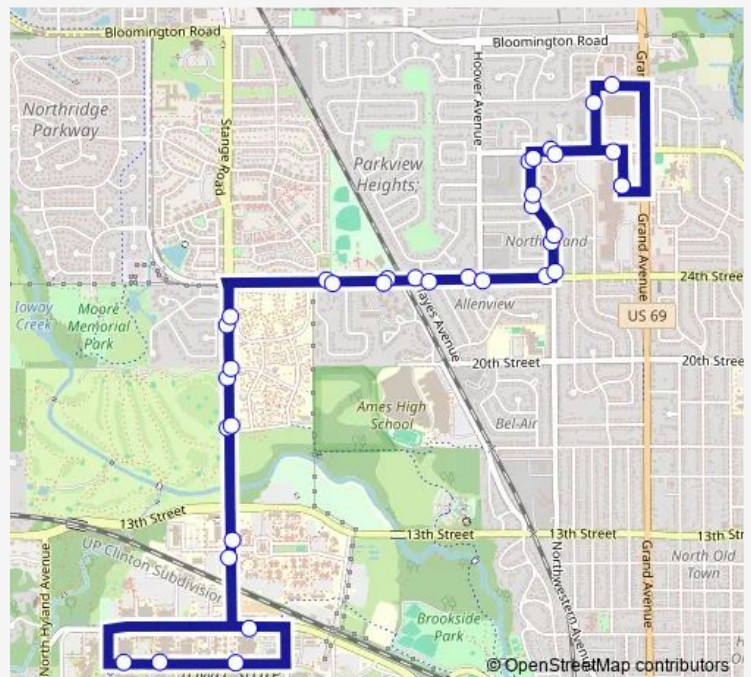

## Bus 14 Peach

[Go to website](#)

**Direction**  
 North Grand Mall — North Grand Mall

35 stops

[Open route schedule](#)

- North Grand Mall
- Northern Lights Center
- Keystone Apartments
- 30th Street at Regency Court Westbound
- Northwestern Avenue at 30th Street Southbound
- Northwestern Avenue at Johnson Street Southbound
- Northwestern Avenue at 26th Street Southbound
- 24th Street at Northwestern Avenue Westbound
- 24th Street at Hoover Avenue Westbound
- 24th Street at Hayes Avenue Westbound
- 24th Street at Northcrest Drive Westbound
- 24th Street at Kent Avenue
- Stange Road at Greensboro Drive Southbound
- Stange Road at Blankenburg Drive Southbound
- Stange Road at Bruner Street Southbound
- Stange Road at Frederiksen Southbound
- University Boulevard at Meats Laboratory
- Kildee Hall
- Gilman Hall
- Armory
- Stange Road at Frederiksen Northbound

### Route info

Direction: North Grand Mall

Stops: 35

Trip Duration: 0 hour 27 min

14 — Peach

100 University Village West

Stange Road at Blankenburg Drive Northbound

Stange Road at Greensboro Drive Northbound

24th Street at Prairie View West

24th Street at Northcrest Drive Eastbound

24th Street at Hayes Avenue Eastbound

24th Street at Hoover Avenue Eastbound

Northwestern Avenue at 24th Street Northbound

Northwestern Avenue at 26th Northbound

Northwestern Avenue at Johnson Street Northbound

Northwestern Avenue at 30th Street Northbound

30th Street at Regency Court Eastbound

30th Street at North Grand Mall Eastbound

North Grand Mall

14 Bus time schedules and route maps are available in an offline PDF at [busmaps.com](https://busmaps.com). Use the [busmaps.com](https://busmaps.com) website to see live bus times, train schedule or subway schedule, and step-by-step directions for all public transit in Nevada