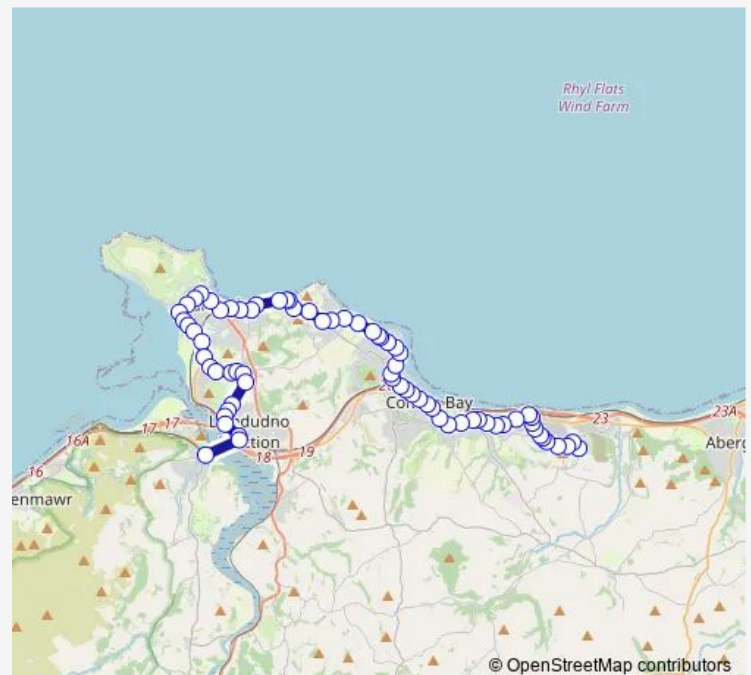

Great Ormes Road

Penmorfa West Shore

The Oval

Route schedule

Conwy Railway Station — Glyndwr Road Middle

Monday 06:25-17:15

Tuesday 06:25-17:15

Wednesday 06:25-17:15

Thursday 06:25-17:15

Friday 06:25-17:15

Saturday 06:25-17:15

Sunday —

Route info

Direction: Conwy Railway Station

Stops: 77

Trip Duration: 1 hour 10 min

14 — Llysfaen - Conwy via Colwyn Bay

BusMaps

York Road

Palladium Stop C

Marks & Spencers Stop D

North Western Gardens

Coach Park Stand F

Venue Cymru Stop G

Route info

Direction: Glyndwr Road Middle

Stops: 74

Trip Duration: 1 hour 21 min

West End

Fiveways

Whitehall Road

St George's Road