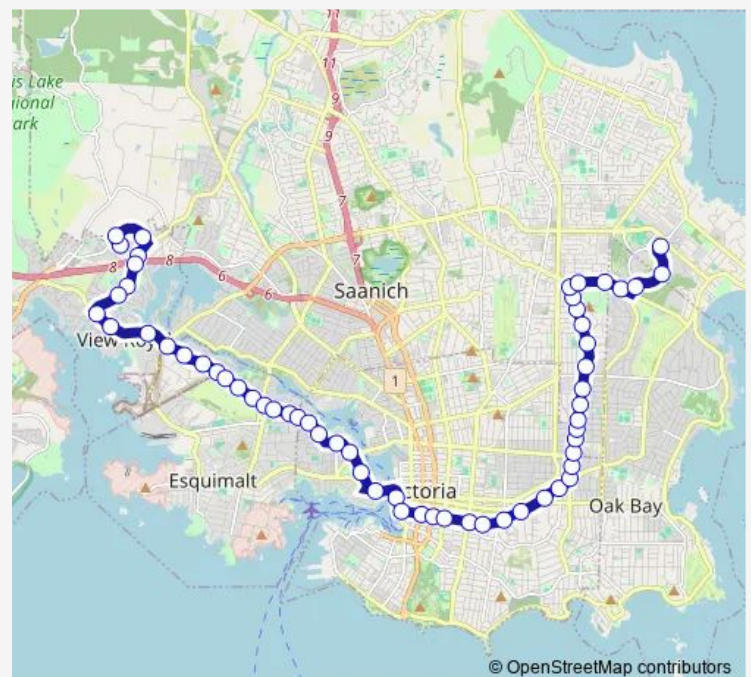

Thursday 14:17-17:53

Friday 14:17-17:53

Saturday —

Sunday —

Route info

Direction: Uvic Exch Bay B

Stops: 28

Trip Duration: 0 hour 28 min

Direction

Uvic Exch Bay B — Victoria General Hospital

57 stops

[Open route schedule](#)

Uvic Exch Bay B

Ring Rd at University Club

Ring Rd at Fine Arts Building

Cedar Hill X Rd at University Dr

Route info

Direction: Uvic Exch Bay B

Stops: 57

Trip Duration: 0 hour 52 min

Yates St at Vancouver St

Yates St at Quadra St

Yates St at Douglas St

Government St at Johnson St

Route info

Direction: Victoria General Hospital

Stops: 58

Trip Duration: 0 hour 45 min

Tyee Rd at Wilson St

Esquimalt Rd at Harbour Rd

Wharf St at Yates St

Fort St at Wharf St