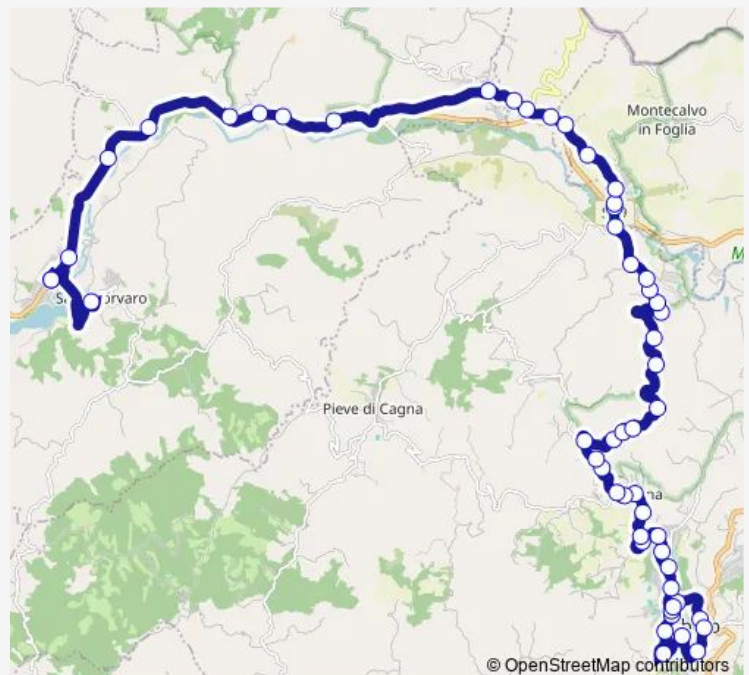

Thursday —

Friday 13:50

Saturday 13:50

Sunday —

Route info

Direction: G. di Vittorio-Park S.Lucia

Stops: 54

Trip Duration: 0 hour 55 min