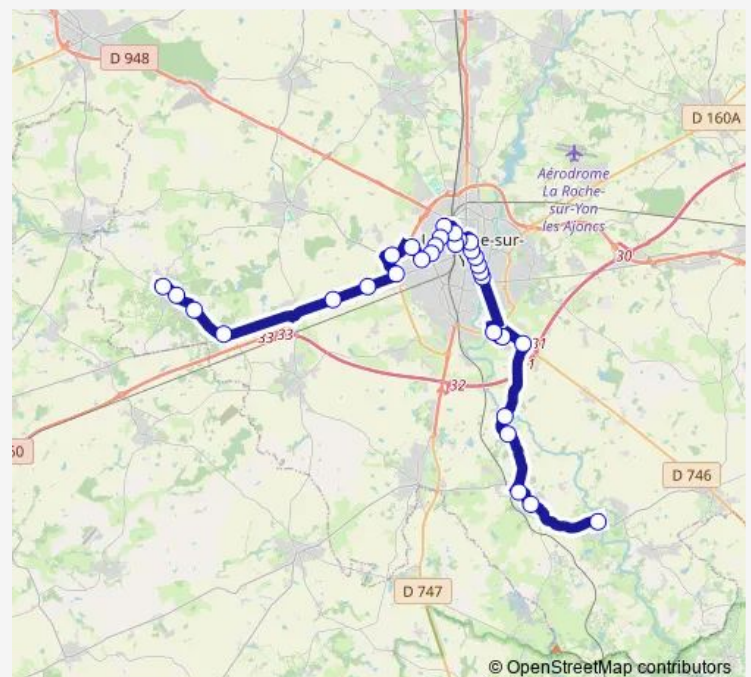

Thursday 06:57-19:13

Friday 06:57-19:13

Saturday 08:04-19:13

Sunday —

Route info

Direction: Chaillé Mairie

Stops: 31

Trip Duration: 1 hour 3 min