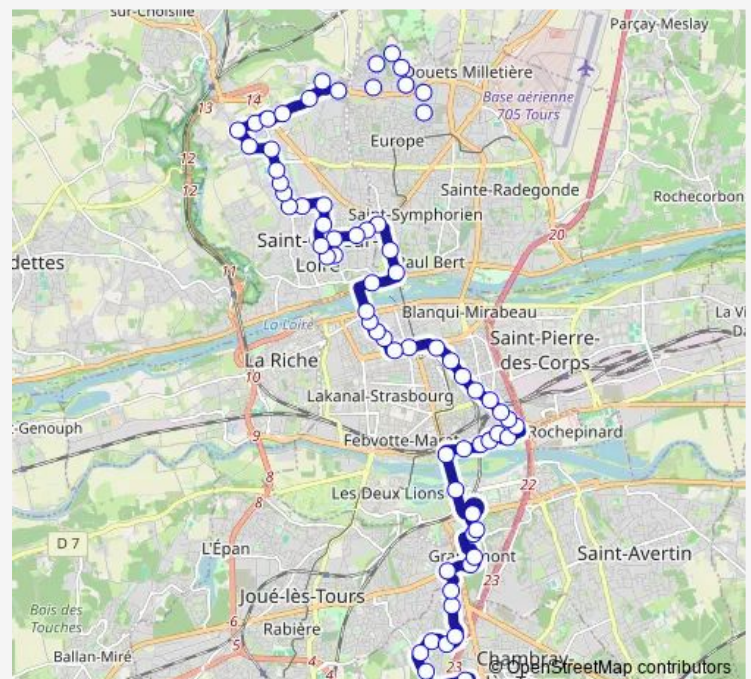

### Route schedule

Lycée Choiseul — Chambray 2 Sud

Monday 06:11-21:00

Tuesday 06:11-21:00

Wednesday 06:11-21:00

Thursday 06:11-21:00

Friday 06:11-21:00

Saturday 06:17-21:00

### Route info

Direction: Lycée Choiseul

Stops: 67

Trip Duration: 1 hour 33 min

14 — Santé Nct+ - Chambray 2 Sud

BusMaps

Victor Hugo

Montjoie

Fosses Boissées

Mailloux

Bocage

Tranchée

Charles Barrier

Place Choiseul

Portillon

Ile Simon