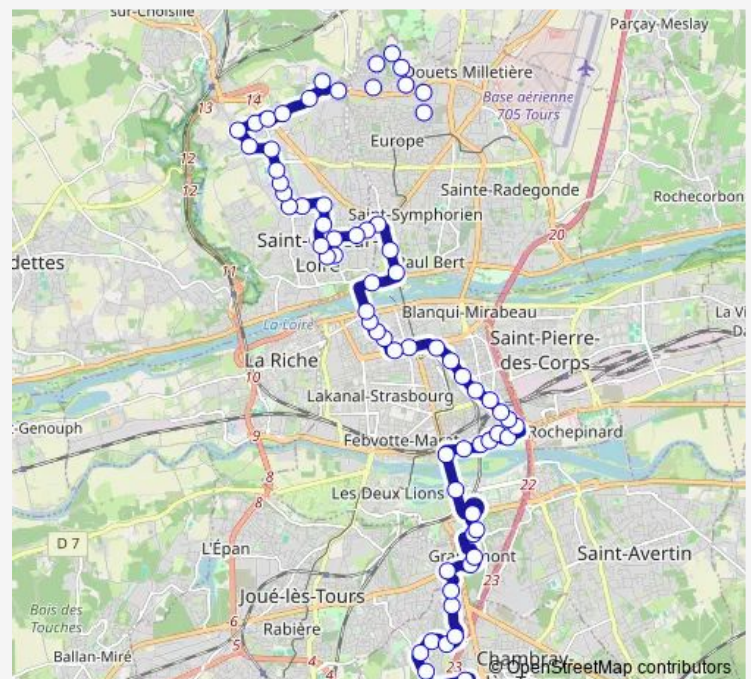

### Route schedule

Lycée Choiseul — Chambray 2 Sud

Monday 06:11-21:00

Tuesday 06:11-21:00

Wednesday 06:11-21:00

Thursday 06:11-21:00

Friday 06:11-21:00

Saturday 06:17-21:00

### Route info

Direction: Lycée Choiseul

Stops: 67

Trip Duration: 1 hour 33 min

14 — Santé Nct+ - Chambray 2 Sud

Victor Hugo

Montjoie

Fosses Boissées

Mailloux

Bocage

Tranchée

Charles Barrier

Place Choiseul

Portillon

Ile Simon

Victoire