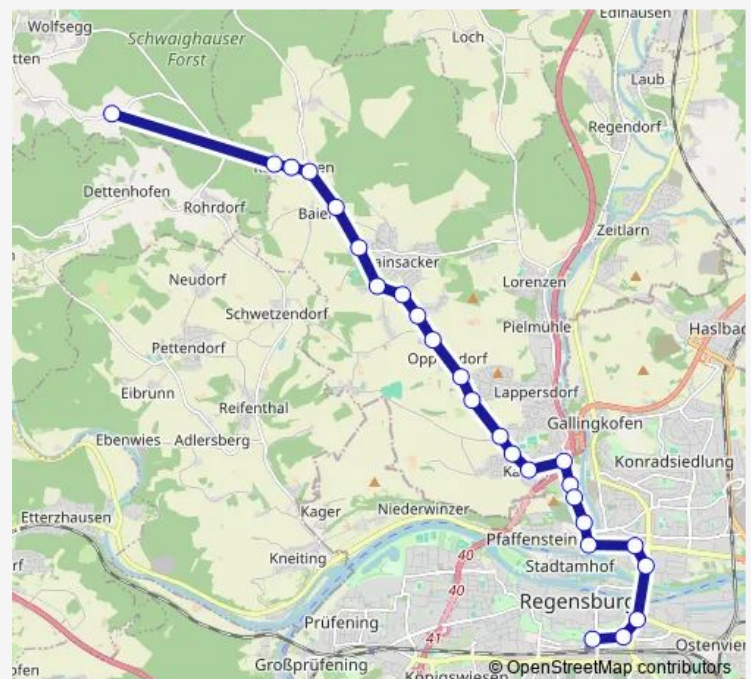

### Route schedule

Hohenwarth bei Wolfsegg — Regensburg Hbf

Monday 05:14-12:50

Tuesday 05:14-12:50

Wednesday 05:14-12:50

Thursday 05:14-12:50

Friday 05:14-12:50

Saturday 07:52-11:52

### Route info

Direction: Hohenwarth bei Wolfsegg

Stops: 35

Trip Duration: 0 hour 47 min

Oppersdorf Süd

Kareth In der Pfeifing

Kareth Pfälzer Weg

Kareth Hauptstraße