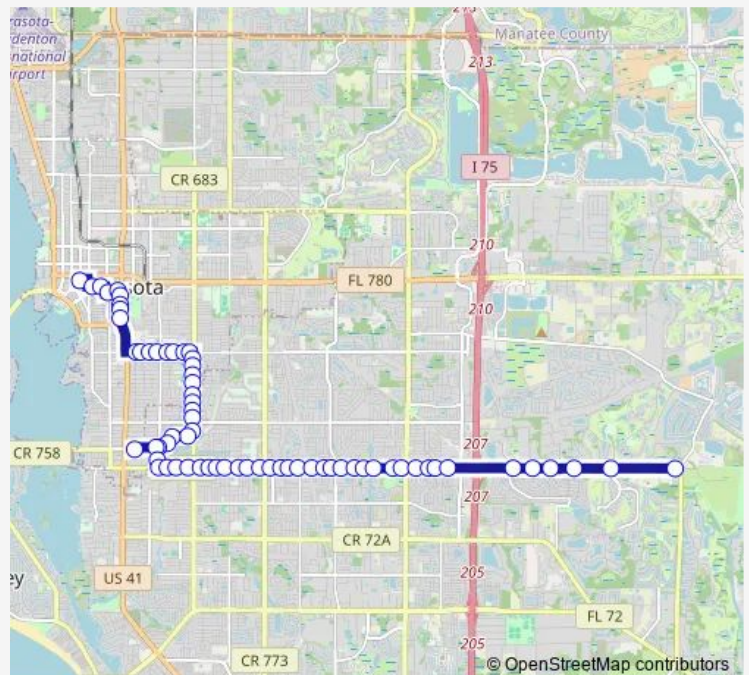

Bus 14 Downtown/Southgate/Bee Ridge

[Go to website](#)

Direction

Downtown Transfer Station — BEE Ridge RD @ Lorraine Rd

67 stops

[Open route schedule](#)

- Downtown Transfer Station
- Main ST @ Adelia AVE Eb
- Main ST @ Indian PL Eb
- Ringling Blvd @ S Osprey Ave
- Ringling Blvd @ N Washington Blvd
- N Washington Blvd @ Adams Ln
- N Washington Blvd @ Laurel St
- N Washington Blvd @ OAK Ave
- N Washington Blvd @ Mound St
- Bahia Vista ST @ East Ave
- Bahia Vista ST @ S School Ave
- Bahia Vista ST @ S School AVE Fs
- Bahia Vista ST @ S Shade Ave
- Bahia Vista ST @ S Jefferson Ave
- Bahia Vista ST @ Euclid Ave
- Bahia Vista ST @ S Briggs Ave
- Bahia Vista ST @ S Tuttle Ave
- S Tuttle AVE @ Prospect St
- S Tuttle AVE @ Temple St
- S Tuttle AVE @ Hawthorne St
- S Tuttle AVE @ Hillview St

Route schedule

Downtown Transfer Station — BEE Ridge RD @ Lorraine Rd

Monday	06:04-21:12
Tuesday	06:04-21:12
Wednesday	06:04-21:12
Thursday	06:04-21:12
Friday	06:04-21:12
Saturday	06:04-21:12
Sunday	07:02-21:12

Route info

Direction: Downtown Transfer Station

Stops: 67

Trip Duration: 0 hour 52 min

14 — Downtown/Southgate/Bee Ridge

S Tuttle AVE @ Datura St

S Tuttle AVE @ Hibiscus St

S Tuttle AVE @ Sunnyside St

S Tuttle AVE @ Tangelo Dr

S Tuttle AVE @ Goldenrod St

Siesta DR @ Southgate Cir

Siesta DR @ S Jefferson Ave

Siesta DR @ Tangerine Dr

Siesta DR @ W Shade Dr

Siesta DR @ Mall Side

Siesta DR @ S Shade Ave