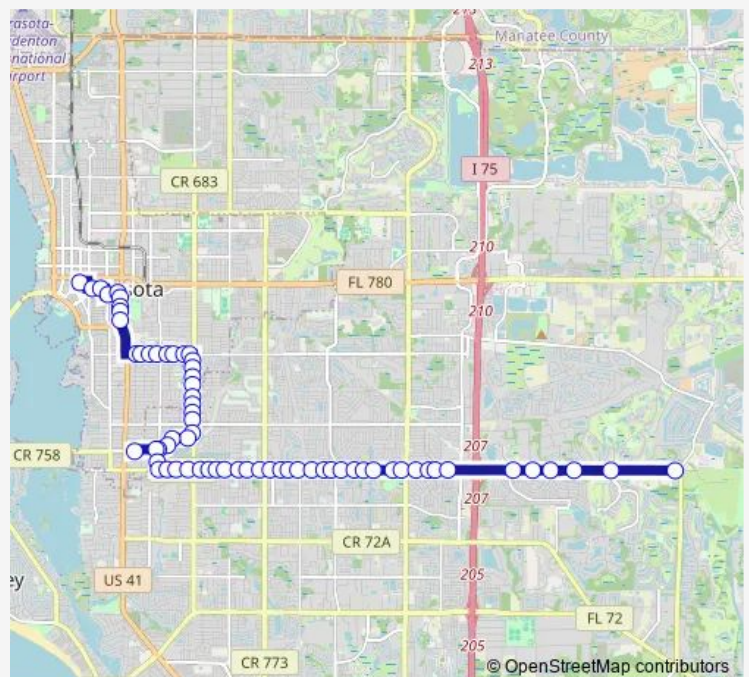

S Tuttle AVE @ Prospect St

S Tuttle AVE @ Temple St

S Tuttle AVE @ Hawthorne St

S Tuttle AVE @ Hillview St

Route schedule

Downtown Transfer Station — BEE Ridge RD @ Lorraine Rd

Monday 06:04-21:12

Tuesday 06:04-21:12

Wednesday 06:04-21:12

Thursday 06:04-21:12

Friday 06:04-21:12

Saturday 06:04-21:12

Sunday 07:02-21:12

Route info

Direction: Downtown Transfer Station

Stops: 67

Trip Duration: 0 hour 52 min

14 — Downtown/Southgate/Bee Ridge

S Tuttle AVE @ Datura St

S Tuttle AVE @ Hibiscus St

S Tuttle AVE @ Sunnyside St

S Tuttle AVE @ Tangelo Dr

S Tuttle AVE @ Goldenrod St

Siesta DR @ Southgate Cir

Siesta DR @ S Jefferson Ave

Siesta DR @ Tangerine Dr

Siesta DR @ W Shade Dr

Siesta DR @ Mall Side

Siesta DR @ S Shade Ave

S Shade AVE @ Hamlin Ln

BEE Ridge RD @ Whippoorwill Cir

BEE Ridge RD @ Mockingbird HI