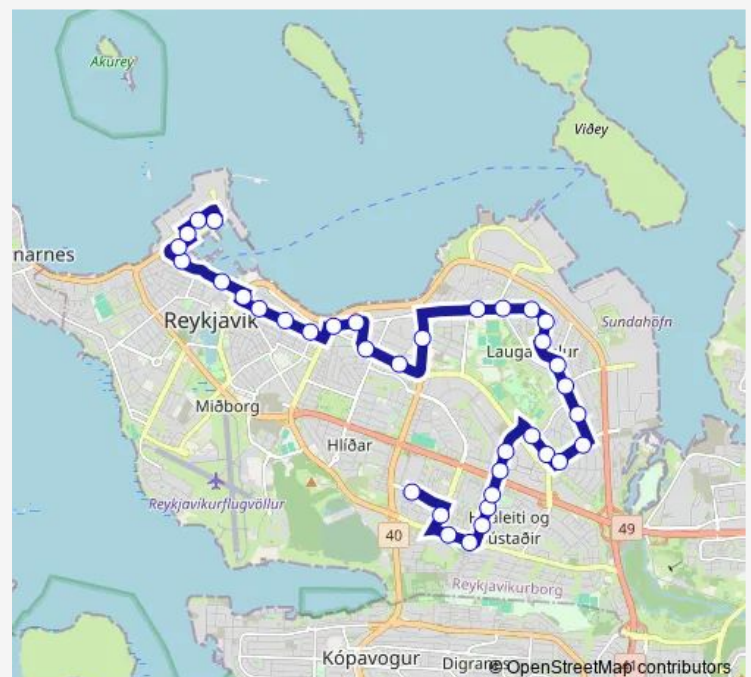

### Route schedule

Grandi — Verzló

Monday	06:37-23:03
Tuesday	06:37-23:03
Wednesday	06:37-23:03
Thursday	06:37-23:03
Friday	06:37-23:03
Saturday	06:44-23:09
Sunday	09:44-23:09

### Route info

Direction: Grandi

Stops: 33

Trip Duration: 0 hour 31 min

Ms

Ljósheimar

Glæsibær

Ármúli

## Direction

Verzló — Grandi

36 stops

[Open route schedule](#)

Verzló

Rúv

Borgarspítalinn

Aðalland

## Route info

Direction: Verzló

Stops: 36

Trip Duration: 0 hour 43 min

Rúgbrauðsgerðin

Barónsstígur

Bíó Paradís

Þjóðleikhúsið