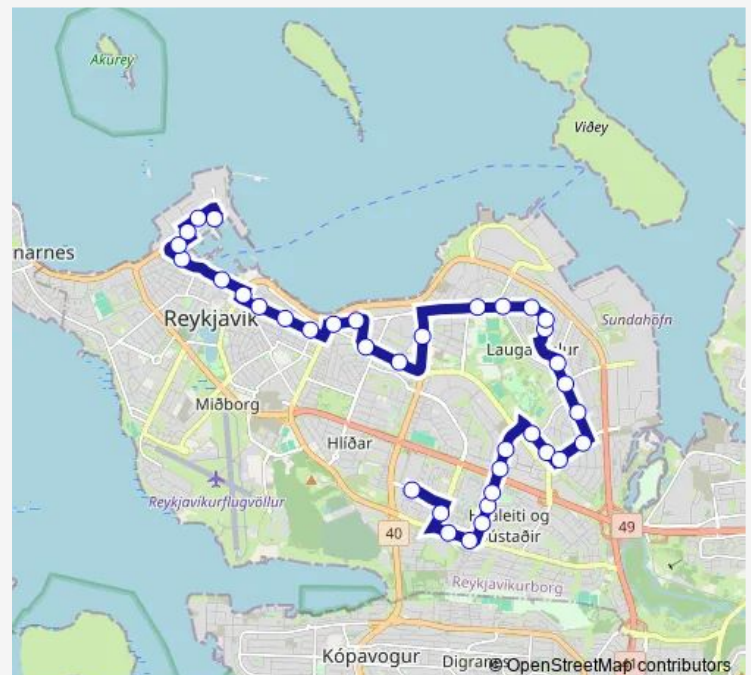

Route schedule

Grandi — Verzló

Monday	06:37-23:03
Tuesday	06:37-23:03
Wednesday	06:37-23:03
Thursday	06:37-23:03
Friday	06:37-23:03
Saturday	07:44-23:09
Sunday	09:44-23:09

Route info

Direction: Grandi

Stops: 32

Trip Duration: 0 hour 36 min

14 — Grandi <-> Verzló

BusMaps

Ljósheimar

Glæsibær

Ármúli

Grensás

Heiðargerði

35 stops

[Open route schedule](#)

Verzló

Rúv

Borgarspítalinn

Aðalland

Álmgerði

Skálagerði

Thursday 06:46-23:04

Friday 06:46-23:04

Saturday 07:37-23:10

Sunday 09:43-23:10

Route info

Direction: Verzló

Stops: 35

Trip Duration: 0 hour 36 min