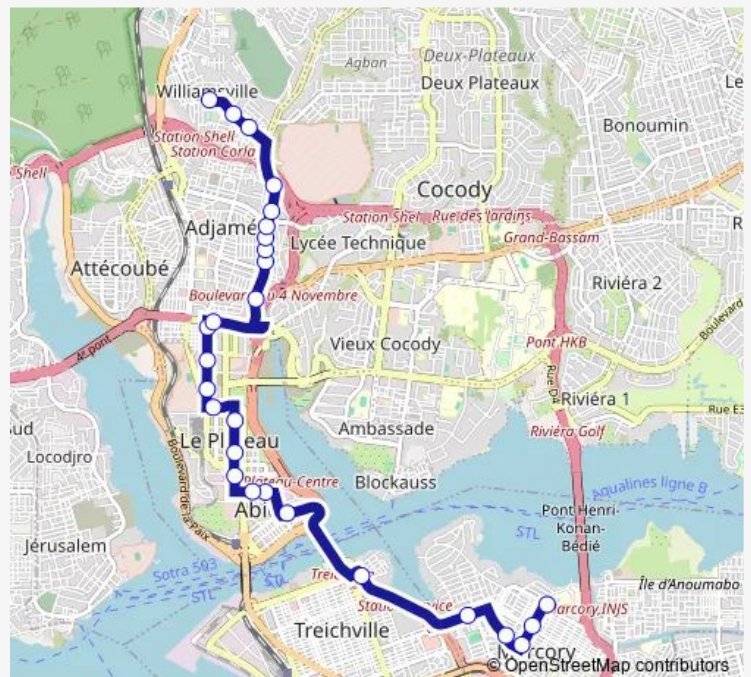

Edipresse

Pharmacie le Belier

220 Lgts Adjamé

Route schedule

Gare Marcory — Terminus Williamsville

Monday 06:00

Tuesday 06:00

Wednesday 06:00

Thursday 06:00

Friday 06:00

Saturday 06:00

Sunday 06:00

Route info

Direction: Gare Marcory

Stops: 27

Trip Duration: 1 hour 4 min

14 — Terminus Williamsville ↔ Gare Marcory

Boulangerie Top baguette

Carrefour Liberté Adjamé

Carine Couture

Ex. Collège Ozanga

Marché Williamsville

Terminus Williamsville

Direction

Wednesday 06:00

Thursday 06:00

Friday 06:00

Saturday 06:00

Sunday 06:00

Route info

Direction: Terminus Williamsville

Stops: 25