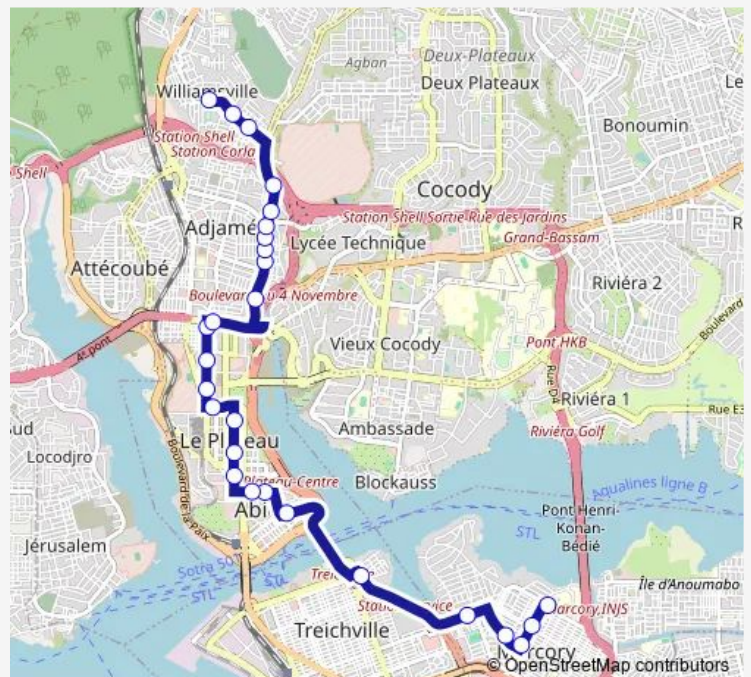

Edipresse

Pharmacie le Belier

220 Lgts Adjamé

Route schedule

Gare Marcory — Terminus Williamsville

Monday 06:00

Tuesday 06:00

Wednesday 06:00

Thursday 06:00

Friday 06:00

Saturday 06:00

Sunday 06:00

Route info

Direction: Gare Marcory

Stops: 27

Trip Duration: 1 hour 4 min

■ 14 — Terminus Williamsville ↔ Gare Marcory

BusMaps

Boulangerie Top baguette

Carrefour Liberté Adjamé

Carine Couture

Ex. Collège Ozanga

Marché Williamsville

Terminus Williamsville

Direction

Terminus Williamsville — Gare Marcory

25 stops

[Open route schedule](#)

Terminus Williamsville

Mosquée Williamsville

Croix Bleue

Agban Gendarmerie