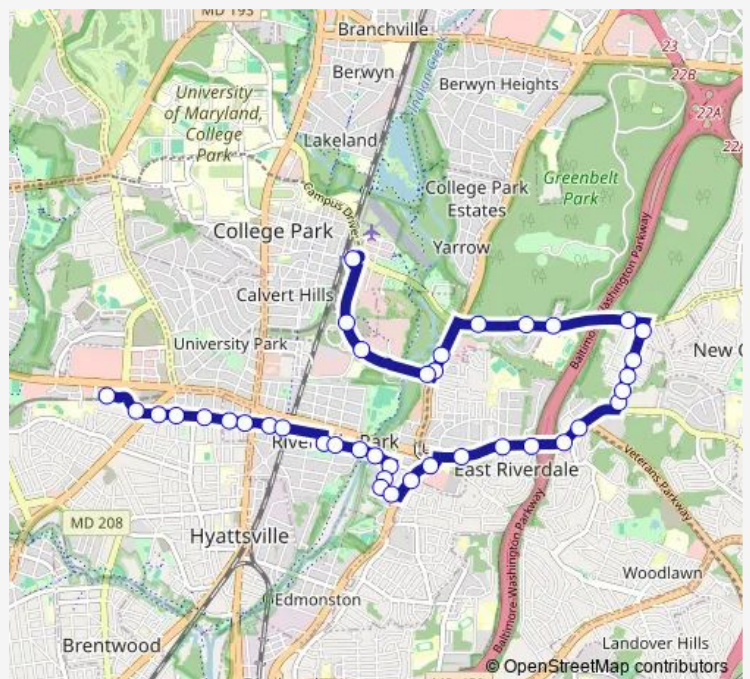

Auburn Avenue at Opp. First Street

Auburn Avenue at Riverdale Road

Riverdale Road at Fernwood Terrance

Riverdale Road at 67th Court

Riverdale Road at 64th Avenue

Riverdale Road at 62nd Place

Riverdale Road at 61st Place

Route schedule

College Park Metrorail Station at Bus Bay F — Hyattsville Crossing (Drop-Off)

Monday 06:00-18:00

Tuesday 06:00-18:00

Wednesday 06:00-18:00

Thursday 06:00-18:00

Friday 06:00-18:00

Saturday —

Sunday —

Route info

Direction: College Park Metrorail Station at Bus Bay F

Stops: 43

Trip Duration: 0 hour 36 min

14 — Hyattsville Crossing / Metrorail Station

Riverdale Road at 60th Place

Riverdale Road at 57th Avenue

Kenilworth Avenue at Nicholson Street

Jefferson Street at Kenilworth Avenue

Jefferson Street at 54th Avenue

54th Avenue at Opp. 5600 54th Avenue

54th Avenue at Riverdale Road

Riverdale Road at Tanglewood Drive