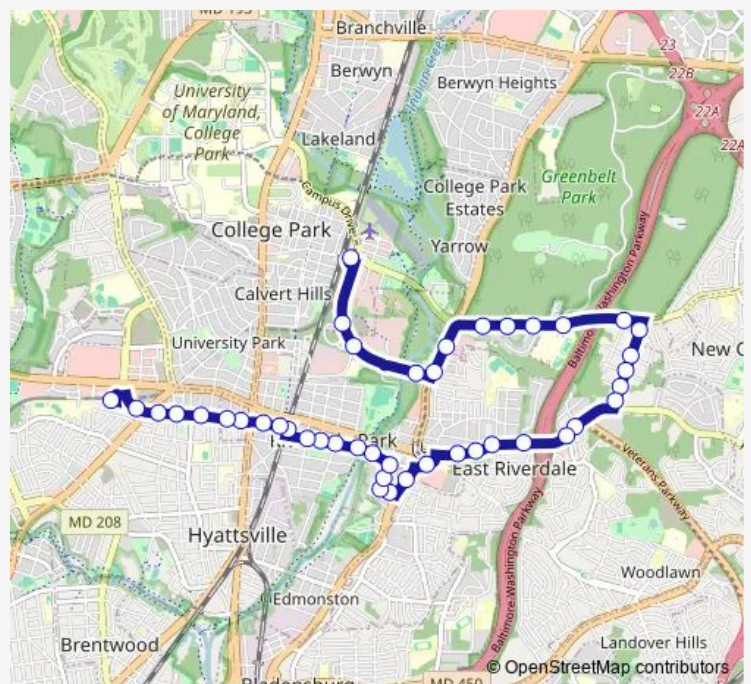

Riverdale Road at Tanglewood Drive

54th Avenue at Riverdale Road

54th Avenue at 5600 54th Avenue

54th Avenue at Jefferson Street

Jefferson Street at Kenilworth Avenue

Kenilworth Avenue at Opp. Nicholson Street

Riverdale Road at 57th Avenue

Riverdale Road at 5800 Riverdale Road

Riverdale Road at 63rd Avenue

Route schedule

Hyattsville Crossing Metrorail Station at Bus Bay E —
 College Park Metrorail Station at Bus Bay F

Monday	06:00-18:00
Tuesday	06:00-18:00
Wednesday	06:00-18:00
Thursday	06:00-18:00
Friday	06:00-18:00
Saturday	—
Sunday	—

Route info

Direction: Hyattsville Crossing Metrorail Station at Bus Bay E

Stops: 39

Trip Duration: 0 hour 40 min

14 — Hyattsville Crossing / Metrorail Station

Riverdale Road at Eastpine Drive

Riverdale Road at 67th Avenue

Riverdale Road at 67th Place

Auburn Avenue at Riverdale Road

Auburn Avenue at First Street