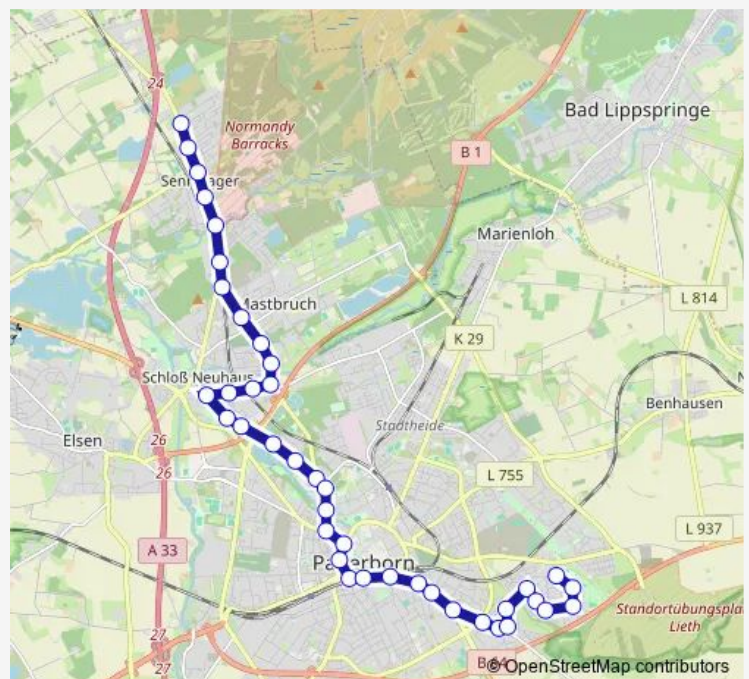

Paderborn, Freibad/Schützenpl.

Paderborn, Rolandsweg

### Route schedule

Pb-Sennelager, Infanterieweg — Pb-Lieth, Vinsebecker Weg

Monday 06:07-19:02

Tuesday 06:07-19:02

Wednesday 06:07-19:02

Thursday 06:07-19:02

Friday 06:07-19:02

Saturday —

### Route info

Direction: Pb-Sennelager, Infanterieweg

Stops: 40

Trip Duration: 0 hour 47 min

Paderborn, Fürstenweg

Paderborn, Neuhäuser Tor

Paderborn, Westertor

Paderborn, Le-Mans-Wall