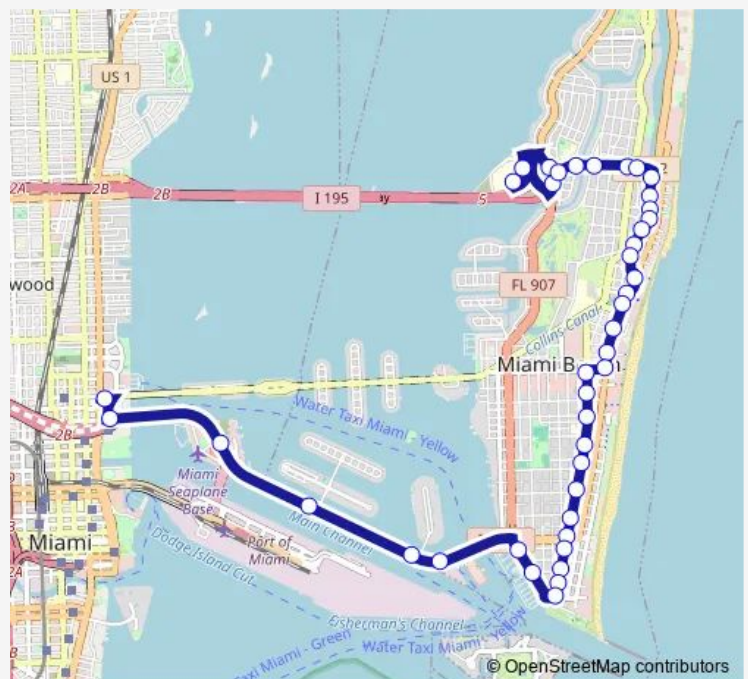

Collins AV & 18 St

### Route schedule

Alton RD & 39 St — Omni BUS Terminal @ NE 15 ST/Biscayne

Monday 05:30-22:06

Tuesday 05:30-22:06

Wednesday 05:30-22:06

Thursday 05:30-22:06

Friday 05:30-22:06

Saturday 06:05-22:05

### Route info

Direction: Alton RD & 39 St

Stops: 42

Trip Duration: 0 hour 51 min

14 — MT Sinai TO Omni Terminal

Collins AV & 17 St

Washington AV & 17 St

Washington AV & Lincoln Rd