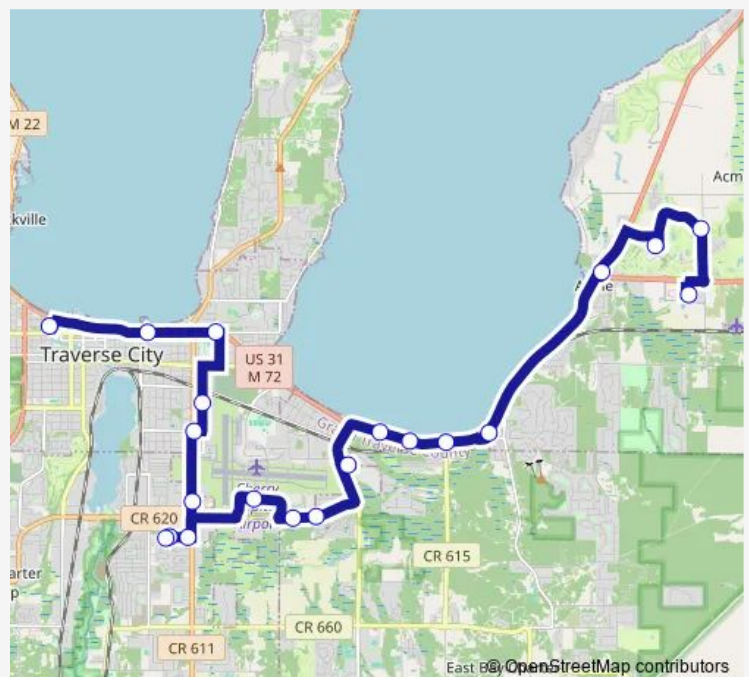

Monday 13:00

Tuesday 13:00

Wednesday 13:00

Thursday 13:00

Friday 13:00

Saturday —

Sunday —

Route info

Direction: Lafranier Transfer - Park -N-Ride

Stops: 7

Trip Duration: 0 hour 18 min

Direction

Lafranier Transfer - Park -N-Ride — Mdot Park -n-Ride at Acme Meijer

7 stops

[Open route schedule](#)

Lafranier Transfer - Park -N-Ride

S. Airport at Brookside Village Apartments

S. Airport at Woodcreek Blvd (Outbound)

US-31 at Traverse City State Park (Eastbound)

US-31 at Economy Inn (Eastbound)

US-31 at Four Mile Rd (Eastbound)

Mdot Park -n-Ride at Acme Meijer

Tuesday 07:00-19:00

Wednesday 07:00-19:00

Thursday 07:00-19:00

Friday 07:00-19:00

Saturday —

Sunday —

Route info

Direction: Hall St. Transfer Station - Route 14