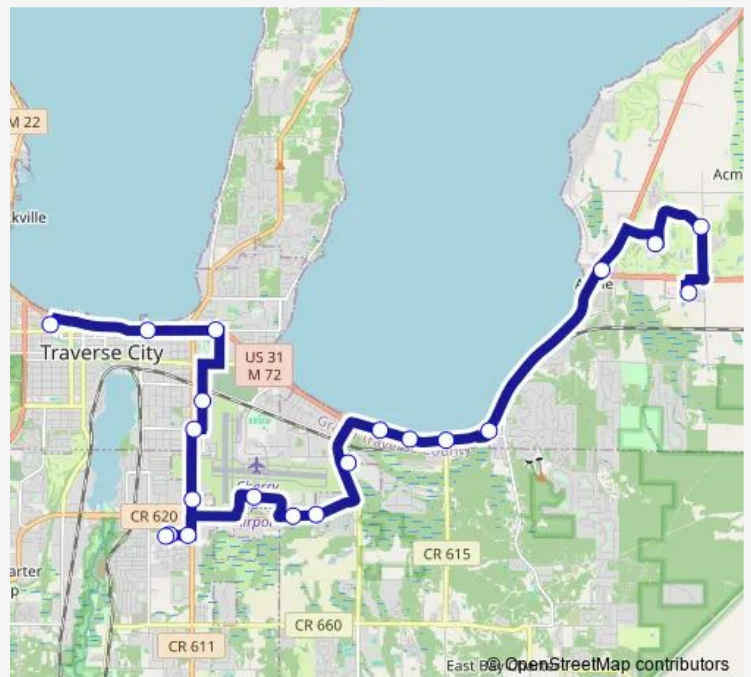

Carver at Save-a-lot

Hastings St. at Father Fred

E Front St at Milliken

E Front St at Barlow (Westbound) (9290)

Hall St. Transfer Station - Route 14

Route schedule

Lafranier Transfer - Park -N-Ride — Hall St. Transfer Station - Route 14

Monday	13:00
Tuesday	13:00
Wednesday	13:00
Thursday	13:00
Friday	13:00
Saturday	—
Sunday	—

Route info

Direction: Lafranier Transfer - Park -N-Ride

Stops: 7

Trip Duration: 0 hour 18 min

14 — 14 Traverse City to Acme

Direction

Lafranier Transfer - Park -N-Ride — Mdot Park -n-Ride at Acme Meijer

7 stops

[Open route schedule](#)

Lafranier Transfer - Park -N-Ride

S. Airport at Brookside Village Apartments

S. Airport at Woodcreek Blvd (Outbound)

US-31 at Traverse City State Park (Eastbound)

US-31 at Economy Inn (Eastbound)

US-31 at Four Mile Rd (Eastbound)

Mdot Park -n-Ride at Acme Meijer

Route schedule

Lafranier Transfer - Park -N-Ride — Mdot Park -n-Ride at Acme Meijer