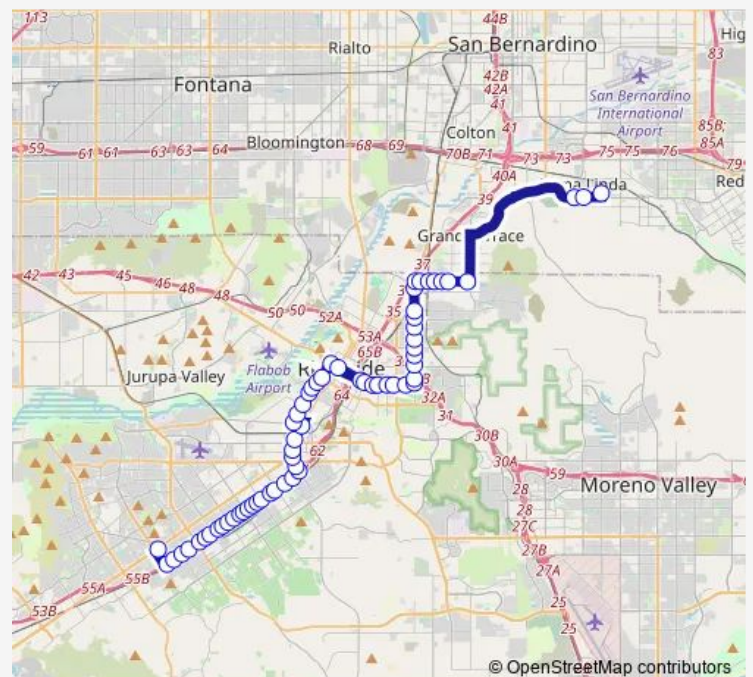

Indiana + Monroe

Indiana + Bernard

Indiana + Doyle

Indiana + Adams

Indiana + Motor Circle South

Indiana + Motor Circle North

Indiana + Detroit

Indiana + Jefferson

Indiana + Winstrom

Indiana + Madison

Indiana + Home Depot

Route schedule

Galleria @ Tyler — Benton + Prospect/ V.A. Hospital

Monday 04:55-18:50

Tuesday 04:55-18:50

Wednesday 04:55-18:50

Thursday 04:55-18:50

Friday 04:55-18:50

Saturday 07:58-18:43

Sunday 07:58-18:43

Route info

Direction: Galleria @ Tyler

Stops: 64

Trip Duration: 1 hour 29 min

14 — Galleria-Loma Linda Va

Indiana + Washington

Brockton + Indiana

Brockton + Nixon (Riverside Medical)

Brockton + Tibbetts

Brockton + Nelson

Magnolia + Sunnyside

Magnolia + Elizabeth