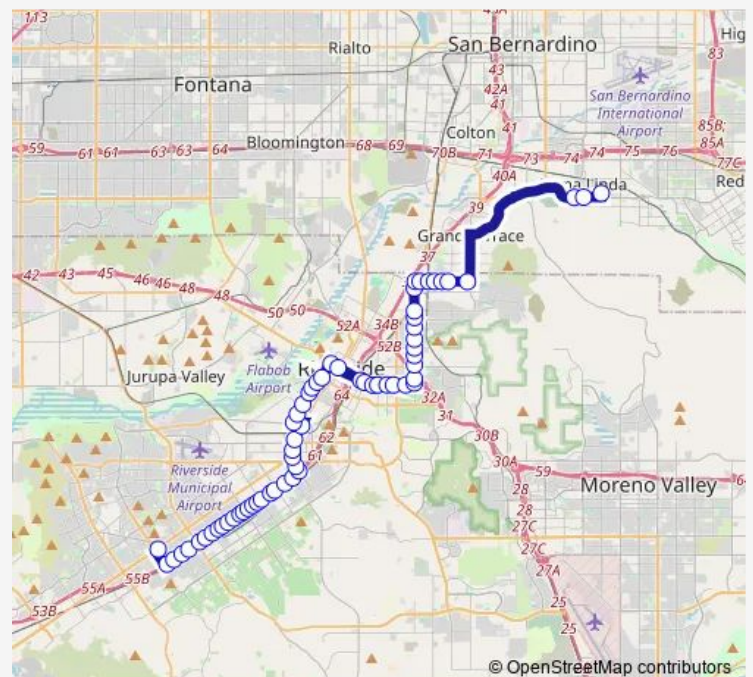

Indiana + Monroe

Indiana + Bernard

Indiana + Doyle

Indiana + Adams

Indiana + Motor Circle South

Indiana + Motor Circle North

Indiana + Detroit

Indiana + Jefferson

Indiana + Winstrom

Indiana + Madison

Indiana + Home Depot

Route schedule

Galleria @ Tyler — Benton + Prospect/ V.A. Hospital

Monday 04:55-18:50

Tuesday 04:55-18:50

Wednesday 04:55-18:50

Thursday 04:55-18:50

Friday 04:55-18:50

Saturday 07:58-18:43

Sunday 07:58-18:43

Route info

Direction: Galleria @ Tyler

Stops: 64

Trip Duration: 1 hour 18 min

14 — Galleria-Loma Linda Va

Indiana + Washington

Brockton + Indiana

Brockton + Nixon (Riverside Medical)

Brockton + Tibbetts

Brockton + Nelson

Magnolia + Sunnyside

Magnolia + Elizabeth