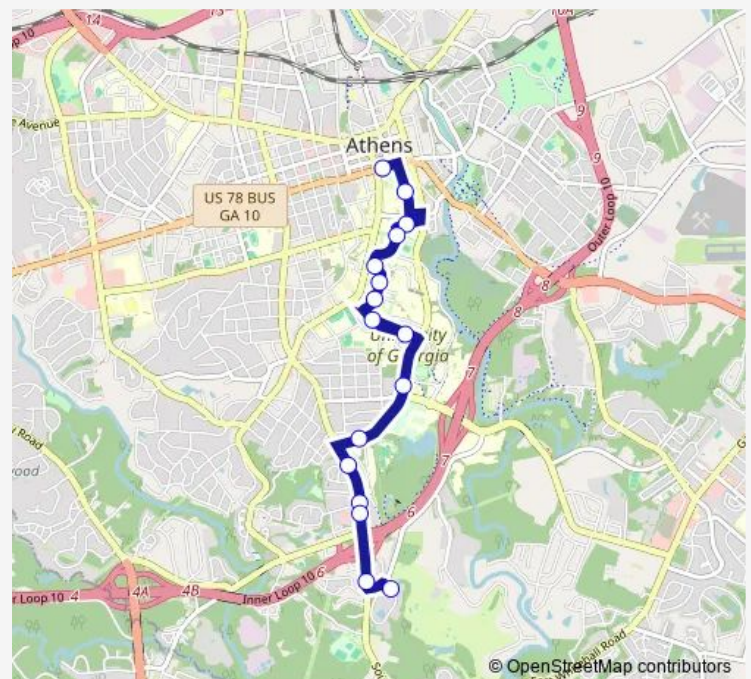

Memorial Hall Ib

Gilbert Hall Ib

UGA Arch (Downtown Athens)

Route schedule

Riverbend at Lakeside Dr — UGA Arch (Downtown Athens)

Monday 08:06-18:11

Tuesday 08:06-18:11

Wednesday 08:06-18:11

Thursday 08:06-18:11

Friday 08:06-18:11

Saturday —

Sunday —

Route info

Direction: Riverbend at Lakeside Dr

Stops: 20

Trip Duration: 0 hour 26 min

14 — Lumpkin / S Milledge

Direction

Riverbend at Lakeside Dr — UGA Arch (Downtown Athens)

19 stops

[Open route schedule](#)

Riverbend at Lakeside Dr

Lakeside Dr at Bldg A 1st Stop Ib

Lakeside Dr at Bldg A 2nd Stop Ib

Sunday —

Route info

Direction: Riverbend at Lakeside Dr

Stops: 19

Trip Duration: 0 hour 27 min

Direction

UGA Arch (Downtown Athens) — Riverbend at Lakeside Dr

16 stops