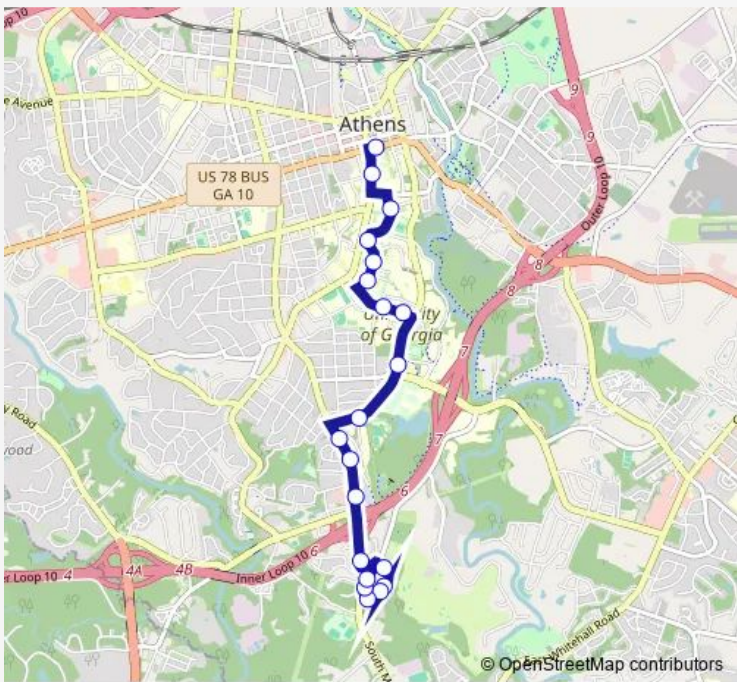

Bus 14 Lumpkin / S Milledge

[Go to website](#)

Direction
 Riverbend at Lakeside Dr — UGA Arch (Downtown Athens)
 19 stops
[Open route schedule](#)

- Riverbend at Lakeside Dr
- Lakeside Dr at Bldg A 1st Stop Ib
- Lakeside Dr at Bldg A 2nd Stop Ib
- Lakeside Dr at Bldg L Ib
- Lakeside Dr at Bldg J Ib
- Lakeside Dr at Bldg I Ib
- Milledge Ave at Milledge Place Ib
- S Milledge Ave at Argo Apts Ib
- S Milledge Ave at Jamestown Apts Ib
- S Milledge at Summit Chase
- East Campus Rd at Rogers Rd Ib
- E Campus and College Ib
- Aderhold Ib
- DW Brooks Dr Ib
- Soule Hall Ib
- Physics Ob
- Memorial Hall Ib
- Gilbert Hall Ib
- UGA Arch (Downtown Athens)

Route schedule
 Riverbend at Lakeside Dr — UGA Arch (Downtown Athens)

Monday	07:13
Tuesday	07:13
Wednesday	—
Thursday	—
Friday	07:13
Saturday	—
Sunday	—

Route info
 Direction: Riverbend at Lakeside Dr
 Stops: 19
 Trip Duration: 0 hour 27 min

Direction

UGA Arch (Downtown Athens) — Riverbend at Lakeside Dr

16 stops

[Open route schedule](#)

UGA Arch (Downtown Athens)

UGA Main Library

Psychology and Journalism

Tate Center

Thursday —

Friday 08:06-18:11

Saturday —

Sunday —

Route info

Direction: Riverbend at Lakeside Dr

Stops: 20

Trip Duration: 0 hour 26 min