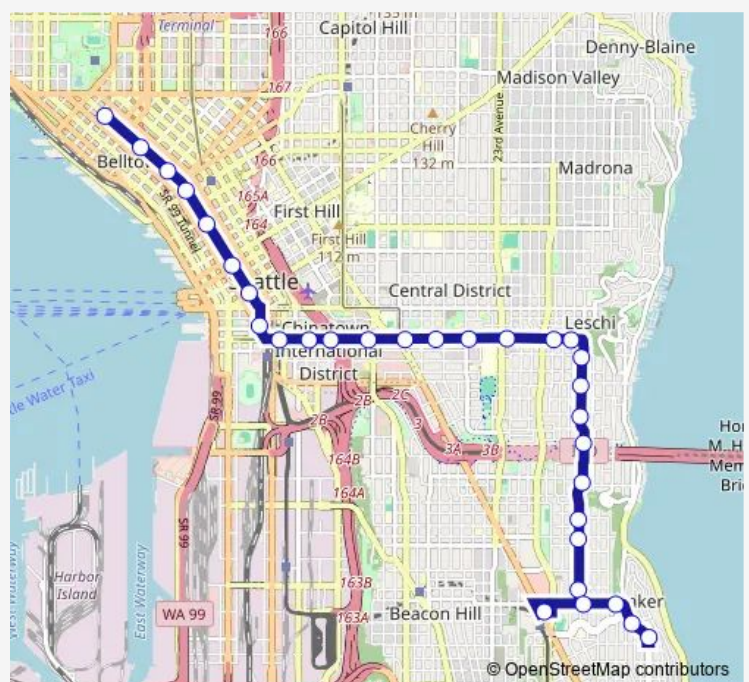

Thursday 05:07-23:58

Friday 05:07-23:58

Saturday 05:51-23:22

Sunday 05:47-23:45

Route info

Direction: Mount Rainier Dr S & S Ridgeway Pl

Stops: 22

Trip Duration: 0 hour 21 min

5th Ave S & S Weller St

Direction

Mount Baker Transit Center - Bay 3 — 3rd Ave & Virginia St

25 stops

[Open route schedule](#)

Mount Baker Transit Center - Bay 3

31st Ave S & S Lander St

31st Ave S & S College St

Stops: 25

Trip Duration: 0 hour 24 min

Direction

3rd Ave & Cedar St — Mount Rainier Dr S & S Hanford St

31 stops

[Open route schedule](#)

3rd Ave & Cedar St

3rd Ave & Bell St

Direction: 3rd Ave & Cedar St

Stops: 31

Trip Duration: 0 hour 37 min

31st Ave S & S Lander St

Mount Baker Transit Center - Bay 3

S McClellan St & 31st Ave S

S McClellan St & S Mount Baker Blvd

Mount Rainier Dr S & 37th Pl S