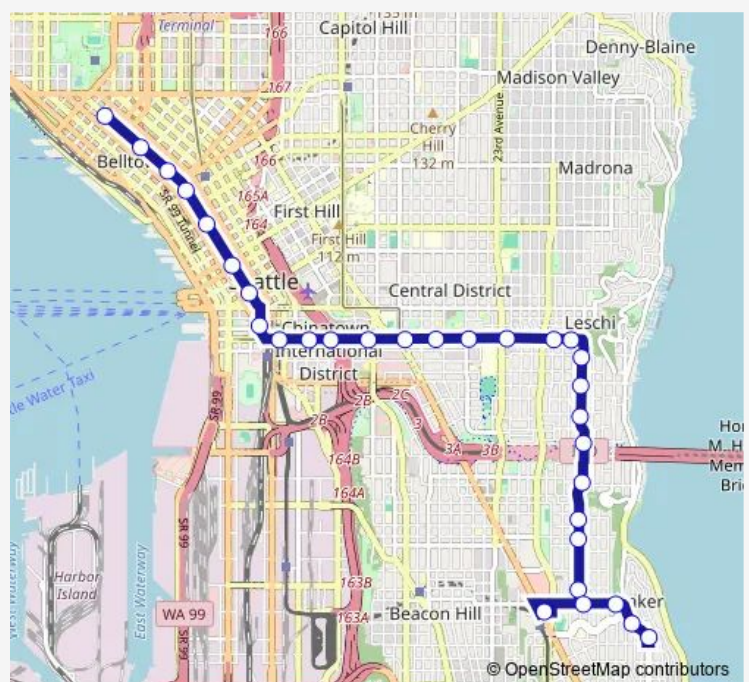

Thursday 05:07-23:58

Friday 05:07-23:58

Saturday 05:51-23:22

Sunday 05:47-23:45

Route info

Direction: Mount Rainier Dr S & S Ridgeway Pl

Stops: 22

Trip Duration: 0 hour 19 min

5th Ave S & S Weller St

Direction

Mount Baker Transit Center - Bay 3 — 3rd Ave & Virginia St

25 stops

[Open route schedule](#)

Mount Baker Transit Center - Bay 3

31st Ave S & S Lander St

31st Ave S & S College St

Stops: 25

Trip Duration: 0 hour 24 min

Direction

3rd Ave & Cedar St — Mount Rainier Dr S & S Hanford St

31 stops

[Open route schedule](#)

3rd Ave & Cedar St

3rd Ave & Bell St

Direction: 3rd Ave & Cedar St

Stops: 31

Trip Duration: 0 hour 38 min

31st Ave S & S Lander St

Mount Baker Transit Center - Bay 3

S McClellan St & 31st Ave S

S McClellan St & S Mount Baker Blvd

Mount Rainier Dr S & 37th Pl S