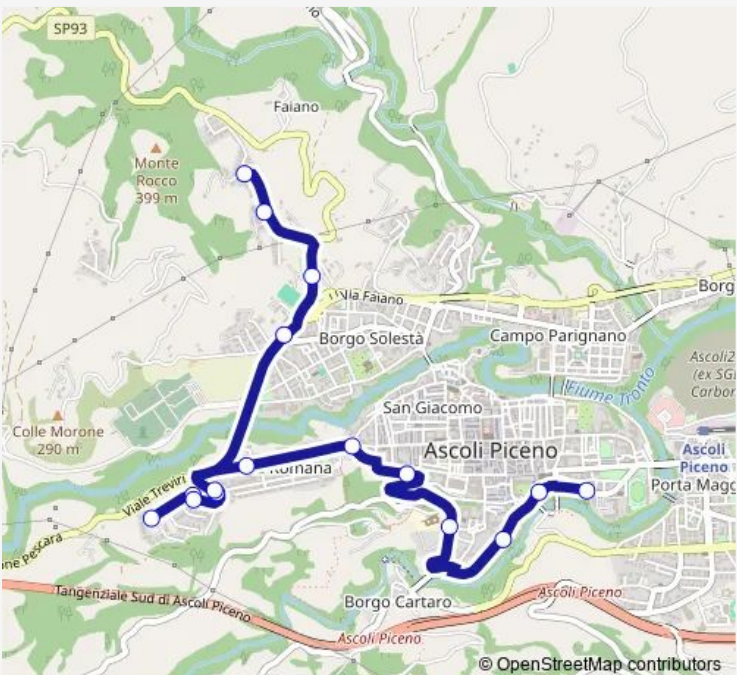

- Ascoli Piceno - VIA Trieste EX-Olimpia
- VIA Trieste-Scuola Guida
- Lungotronto-Piazza Giacomini
- Ascoli Piceno - Liceo Classico
- Ascoli Piceno - Pasticceria Marini
- Cavalcavia Monterocco-Strada Venarotta
- Monte Rocco Strada Venarotta
- Monterocco Piazzetta

Route schedule
Ascoli Piceno - VIA Trieste EX-Olimpia — Monterocco Piazzetta

| | |
|-----------|-------|
| Monday | 07:30 |
| Tuesday | 07:30 |
| Wednesday | 07:30 |
| Thursday | 07:30 |
| Friday | 07:30 |
| Saturday | 07:30 |
| Sunday | — |

Route info

Direction: Ascoli Piceno - VIA Trieste EX-Olimpia

Stops: 8

Trip Duration: 0 hour 10 min

Direction

Monterocco Piazzetta — Ascoli Piceno - V.Le DE Gasperi (Jolly)

18 stops

[Open route schedule](#)

Friday 07:40

Saturday 07:40

Sunday —

Route info

Direction: Monterocco Piazzetta

Stops: 18

Trip Duration: 0 hour 17 min

Direction