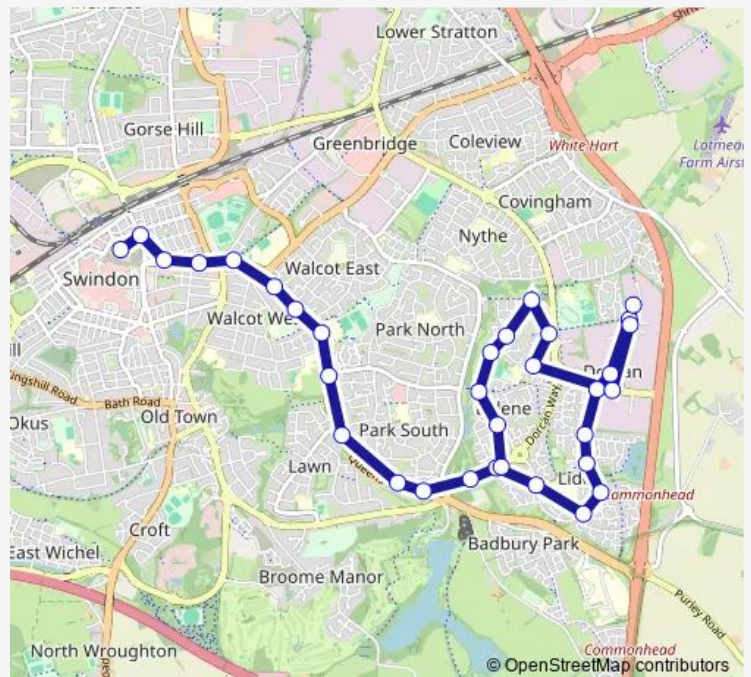

Thorne Road

Snodshill Roundabout

Holiday Inn

Route schedule

Snodshill Roundabout — Bus Station

Monday 06:41-21:40

Tuesday 06:41-21:40

Wednesday 06:41-21:40

Thursday 06:41-21:40

Friday 06:41-21:40

Saturday 06:28-21:40

Sunday 09:46-17:46

Route info

Direction: Snodshill Roundabout

Stops: 32

Trip Duration: 0 hour 32 min

14 — Swindon - Eldene Centre

Ripon Way

Berrington Road

Kirby Close

New College

Sussex Place

Russell Walk

Ambulance Station