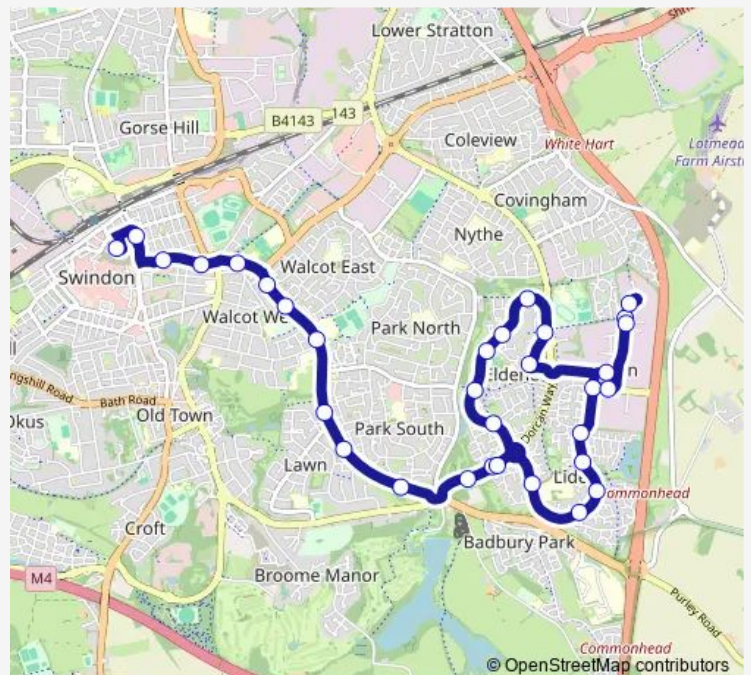

Thursday 05:35-22:40

Friday 05:35-22:40

Saturday 05:35-22:40

Sunday 08:30-19:40

Route info

Direction: Bus Station

Stops: 21

Trip Duration: 0 hour 15 min

Direction

Snodshill Roundabout — Bus Station

32 stops

[Open route schedule](#)

Snodshill Roundabout

Liden Academy

Tryon Close

White Edge Moor

Tuesday 06:41-22:50

Wednesday 06:41-22:50

Thursday 06:41-22:50

Friday 06:41-22:50

Saturday 06:28-22:50

Sunday 08:41-19:51

Route info

Direction: Snodshill Roundabout

Stops: 32

Trip Duration: 0 hour 32 min

Sussex Place

Russell Walk

Ambulance Station

Fire Station

Spring Gardens

Corporation Street