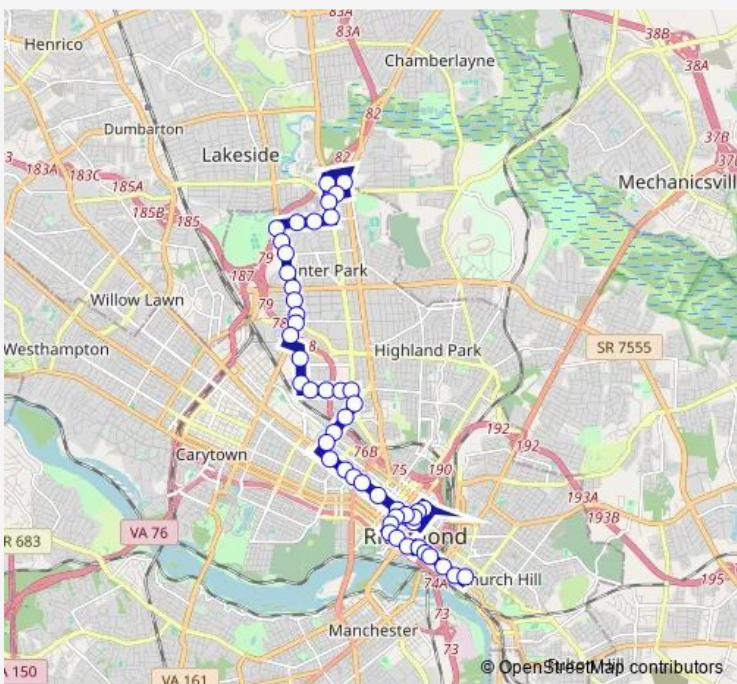

Bus 14 Hermitage/East Main

[Go to website](#)

Direction
 23rd & Franklin — Brook + Azalea
 50 stops
[Open route schedule](#)

- 23rd & Franklin
- Main + 25th
- Main + 21st
- Main + 18th
- Main + 17th
- Main + 15th
- Main + 13th
- Main + 11th
- Main + 9th
- Main + 8th
- Main & 5th
- 4th & Franklin
- Broad & 4th
- Broad & 7th
- Broad + 9th
- Transfer Station BAY I
- 8TH + Clay
- 8TH + Marshall
- Broad & 7th
- Broad + 4th
- Broad & 2nd

Route schedule
 23rd & Franklin — Brook + Azalea

Monday	05:05-23:30
Tuesday	05:05-23:30
Wednesday	05:05-23:30
Thursday	05:05-23:30
Friday	05:05-23:30
Saturday	05:40-23:40
Sunday	05:40-22:10

Route info
 Direction: 23rd & Franklin
 Stops: 50
 Trip Duration: 0 hour 51 min

Overbrook & Brook

Brook + Lombardy

Lombardy & Admiral

Route schedule

Brook + Azalea — 23rd & Franklin

Monday 05:05-24:00

Tuesday 05:05-24:00

Wednesday 05:05-24:00

Thursday 05:05-24:00

Friday 05:05-24:00

Saturday 06:00-00:05⁺¹

Sunday 06:05-23:05

Route info

Direction: Brook + Azalea

Stops: 50

Trip Duration: 0 hour 51 min