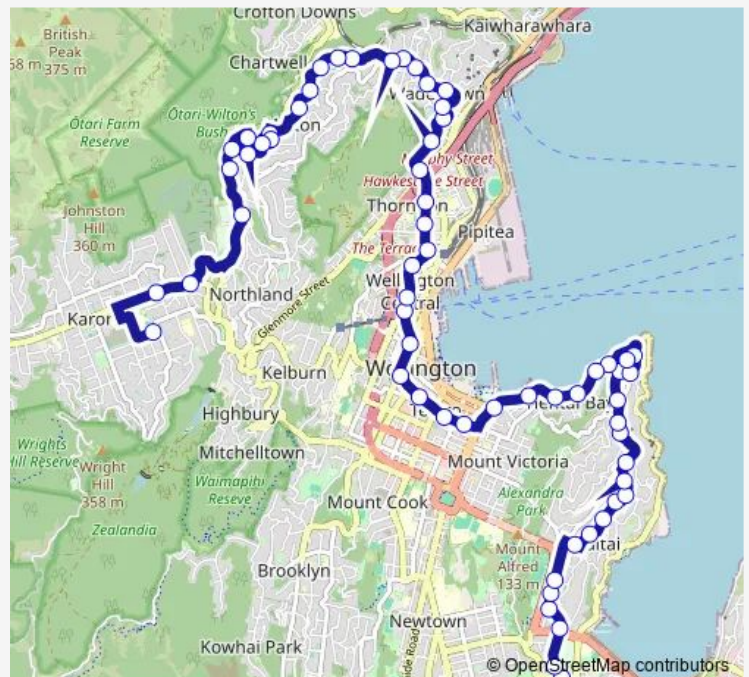

Direction

Wilton - Surrey Street — Broadway at Monorgan Road

59 stops

[Open route schedule](#)

Wilton - Surrey Street

Wilton Park - Wilton Road

Otari School - Otari-Wilton's Bush

Gloucester Street at Worcester Street (near 22)

Grosvenor Terrace opposite Orchard Street

Grant Road (opposite 24)

Park Street at Burnell Avenue

Route schedule

Wilton - Surrey Street — Broadway at Monorgan Road

Monday	07:05
Tuesday	07:05
Wednesday	07:05
Thursday	07:05
Friday	07:05
Saturday	—
Sunday	—

Route info

Direction: Wilton - Surrey Street

Stops: 59

Trip Duration: 1 hour 7 min

14 — Wilton - Wellington - Roseneath - Hataitai - Kilbirnie **BusMaps**

Murphy Street - Motorway

Murphy Street - Wellington Girls' College

Wellington Station - Stop A

Lambton Quay North - Stop D

Lambton Central - Stop B

Lambton Quay at Hunter Street

Willis Street at Willbank Court

Manners Street at Cuba Street - Stop B

Courtenay Place at Courtenay Central