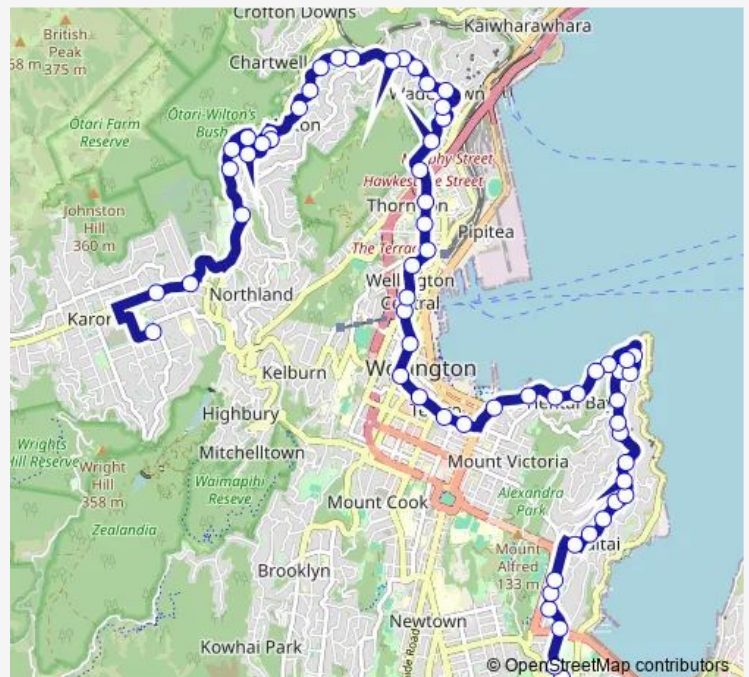

Direction

Wilton - Surrey Street — Broadway at Monorgan Road

59 stops

[Open route schedule](#)

Wilton - Surrey Street

Wilton Park - Wilton Road

Otari School - Otari-Wilton's Bush

Gloucester Street at Worcester Street (near 22)

Grosvenor Terrace opposite Orchard Street

Grant Road (opposite 24)

Park Street at Burnell Avenue

Route schedule

Wilton - Surrey Street — Broadway at Monorgan Road

Monday 07:05

Tuesday 07:05

Wednesday 07:05

Thursday 07:05

Friday 07:05

Saturday —

Sunday —

Route info

Direction: Wilton - Surrey Street

Stops: 59

Trip Duration: 1 hour 7 min

14 — Wilton - Wellington - Roseneath - Hataitai - Kilbirnie **BusMaps**

Murphy Street - Motorway

Murphy Street - Wellington Girls' College

Wellington Station - Stop A

Lambton Quay North - Stop D

Lambton Central - Stop B