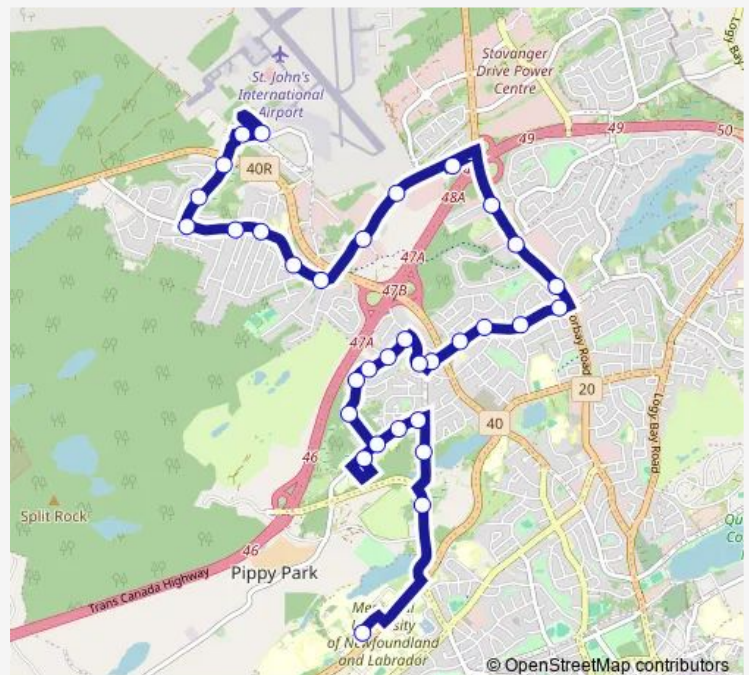

### Route schedule

Airport Terminal Ground Transport Road — MUN Centre

Monday 06:40-22:10

Tuesday 06:40-22:10

Wednesday 06:40-22:10

Thursday 06:40-22:10

Friday 06:40-22:10

Saturday 07:45-17:30

Sunday 09:55-16:25

### Route info

Direction: Airport Terminal Ground Transport Road

Stops: 33

Trip Duration: 0 hour 30 min

14 — Airport Hts, Torbay Rd, Mun

Hunt's Lane civic 4

Hunts Lane opposite Kelly Street

Gloucester Street civic 115