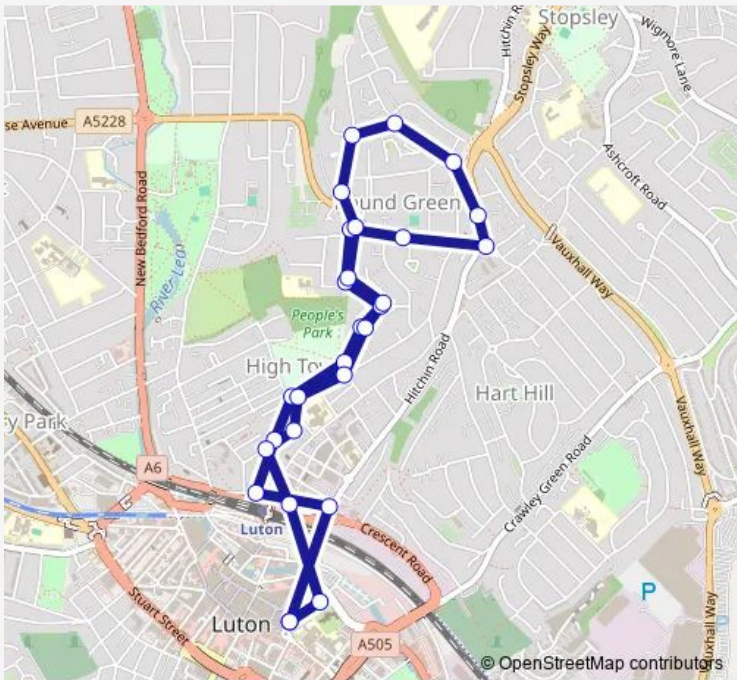

**Bus 14 Luton - Round Green - Luton**

[Go to website](#)

**Direction**  
 Church Street — Church Street  
 28 stops  
[Open route schedule](#)

- Church Street
- Burr Street
- Rail Station Entrance
- Berkley Path
- St Matthew's Primary School
- Bell's Park
- Kingston Road
- Dorel Close
- Sunridge Avenue
- Mountfield Road
- Preston Gardens
- Moreton Road South
- Deep Denes
- Rose Wood Close
- Sunningdale
- Wendover Way
- St Martin's Avenue
- Mountfield Road
- Sunridge Avenue
- Dorel Close
- Kingston Road

Route schedule  
 Church Street — Church Street

Monday	07:00-18:00
Tuesday	07:00-18:00
Wednesday	07:00-18:00
Thursday	07:00-18:00
Friday	07:00-18:00
Saturday	09:00-17:00
Sunday	—

Route info  
 Direction: Church Street  
 Stops: 28  
 Trip Duration: 0 hour 30 min

14 — Luton - Round Green - Luton **BusMaps**

Bell's Park

St Matthew's Primary School

St Matthews Church

Berkley Path

Rail Station Entrance

Church Street

Church Street