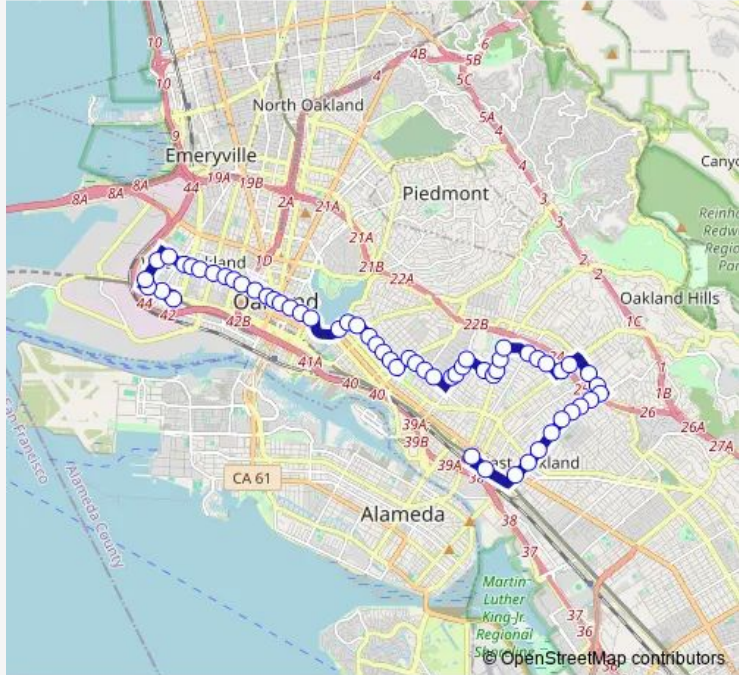

## Bus 14 14th St - San Antonio - High St

[Go to website](#)

**Direction**  
 West Oakland Bart — Fruitvale Bart  
 59 stops  
[Open route schedule](#)

- West Oakland Bart
- 7th St & Peralta St
- 7th St & Willow St (Opp. U.S. Post Office)
- Wood St & 8th St
- Wood St & 12th St
- 14th St & Willow St
- 14th St & Center St
- 14th St & Mandela Pkwy
- 14th St & Poplar St
- 14th St & Adeline St
- 14th St & Filbert St
- 14th St & Market St
- 14th St & Brush St
- 14th St & Martin Luther King Jr Way
- 14th St & Clay St
- 14th St & Broadway (12th St Bart)
- 14th St & Franklin St
- 14th St & Harrison St
- 14th St & Jackson St
- 14th St & Oak St
- 1st Av & International Blvd

Route schedule  
 West Oakland Bart — Fruitvale Bart

Monday	05:45-22:22
Tuesday	05:45-22:22
Wednesday	05:45-22:22
Thursday	05:45-22:22
Friday	05:45-22:22
Saturday	06:30-22:30
Sunday	06:30-22:30

Route info  
 Direction: West Oakland Bart  
 Stops: 59  
 Trip Duration: 0 hour 48 min

14 — 14th St - San Antonio - High St **BusMaps**

Lakeshore Av & E 18th St

E 18th St & 3rd Av

E 18th St & 6th Av

E 18th St & 8th Av

E 18th St & 10th Av

E 18th St & 12th Av

E 18th St & 14th Av

## Route info

Direction: Fruitvale Bart

Stops: 57

Trip Duration: 0 hour 55 min

23rd Av & E 21st St

E 21st St & 21st Av

E 21st St & 19th Av

E 21st St & 17th Av