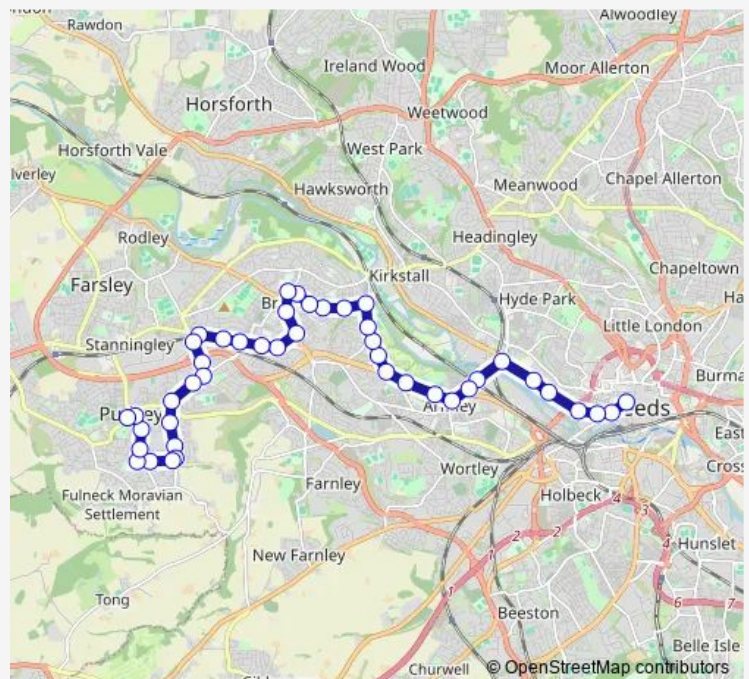

### Route schedule

Bus Station stand C — City Square F

Monday 07:35-18:44

Tuesday 07:35-18:44

Wednesday 07:35-18:44

Thursday 07:35-18:44

Friday 07:35-18:44

Saturday 08:06-18:10

### Route info

Direction: Bus Station stand C

Stops: 46

Trip Duration: 0 hour 54 min

■ 14 — Leeds - Pudsey

BusMaps

Bramley Centre C

Waterloo Ln Waterloo Way