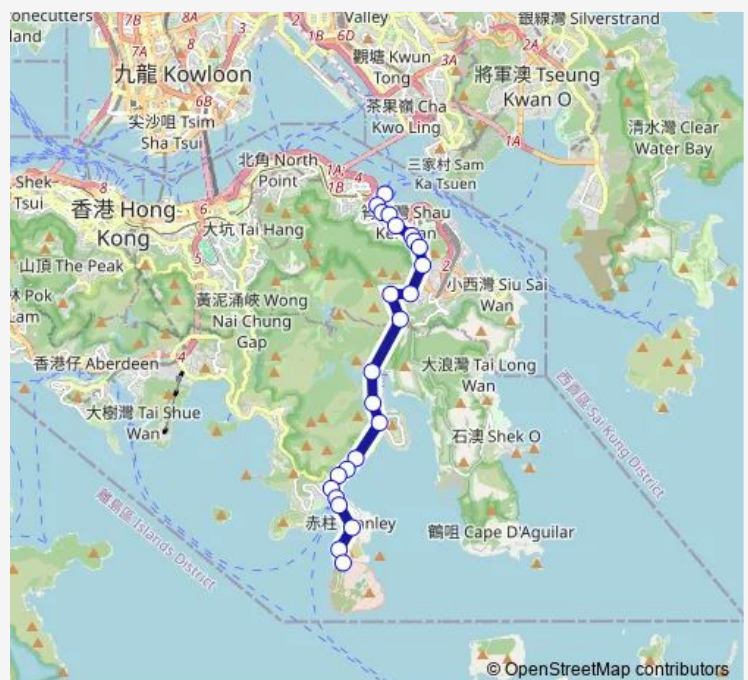

[Ctb] NEW Bridge, TAI TAM Road

[Ctb] SAI WAN Treatment Works, TAI TAM Road

[Ctb] TAI TAM Reservoir (North), TAI TAM Road

[Ctb] TAI TAM Country Park, TAI TAM Road

[Ctb] Turtle Cove, TAI TAM Road

Route schedule

[Ctb] SAI WAN HO (Grand Promenade) — [Ctb] SAI WAN HO (Grand Promenade)

Monday	08:20-21:10
Tuesday	08:20-21:10
Wednesday	08:20-21:10
Thursday	08:20-21:10
Friday	08:20-21:10
Saturday	08:20-22:00
Sunday	08:20-22:00

Route info

Direction: [Ctb] SAI WAN HO (Grand Promenade)

Stops: 49

Trip Duration: 0 hour 37 min

14 — Grand Promenade - Stanley Fort Gate (VIA Stanley Village)

[Ctb] THE American Club, TAI TAM Road

[Ctb] Pacific Horizon, TAI TAM Road