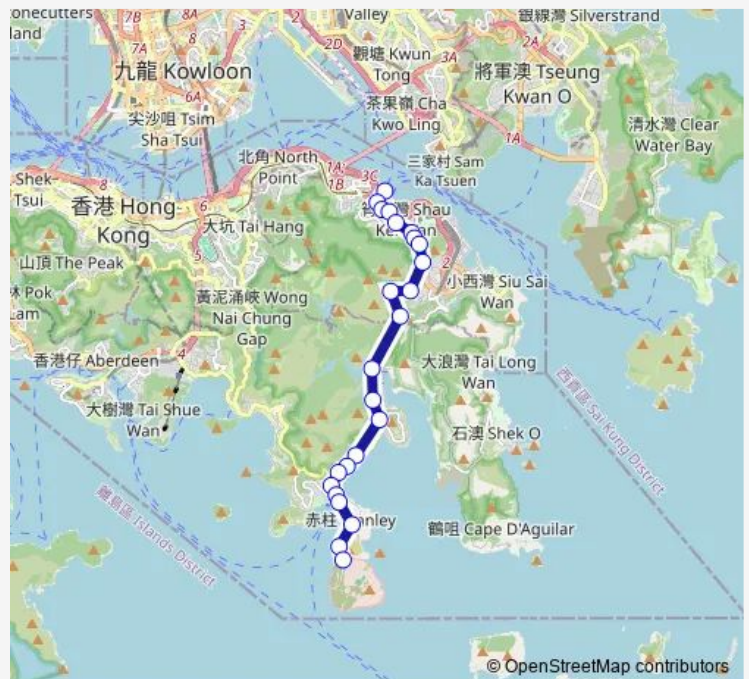

Bus 14 Grand Promenade - Stanley Fort Gate (VIA Stanley Village)

[Go to website](#)

Direction
 [Ctb] SAI WAN HO (Grand Promenade) — [Ctb] SAI WAN HO (Grand Promenade)
 49 stops
[Open route schedule](#)

- [Ctb] SAI WAN HO (Grand Promenade)
- [Ctb] SAI WAN HO Station, TAI ON Street
- [Ctb] HOI AN Street, Shau KEI WAN Road[[Kmb+Ctb] HOI AN Street/
Hoi AN Street, Shau KEI WAN Road[[Kmb] HOI AN Street
- [Ctb] Aldrich BAY Road, Shau KEI WAN Road[[Kmb+Ctb] Aldrich BAY Road/
Aldrich BAY Road, Shau KEI WAN Road[[Kmb] Aldrich BAY Road
- [Ctb] NAM ON Lane, Shau KEI WAN Road[[Kmb+Ctb] NAM ON Lane/
Nam ON Lane, Shau KEI WAN Road[[Kmb] NAM ON Lane
- [Ctb] Ming WAH DAI HA, Chai WAN Road
- [Ctb] A Kung Ngam Road, Chai WAN Road[[Kmb+Ctb] A Kung Ngam Road/
A Kung Ngam Road, Chai WAN Road[[Kmb] A Kung Ngam Road
- [Ctb] LEI YUE MUN Park, Chai WAN Road[[Kmb+Ctb] LEI YUE MUN Park/
Lei YUE MUN Park, Chai WAN Road[[Kmb] LEI YUE MUN Park
- [Ctb] Shan Tsui Court, TAI TAM Road
- [Ctb] OLD Girl Guides Cecilia MAR Venture House, TAI TAM Road
- [Ctb] NEW Bridge, TAI TAM Road
- [Ctb] SAI WAN Treatment Works, TAI TAM Road
- [Ctb] TAI TAM Reservoir (North), TAI TAM Road
- [Ctb] TAI TAM Country Park, TAI TAM Road
- [Ctb] Turtle Cove, TAI TAM Road

Route schedule
 [Ctb] SAI WAN HO (Grand Promenade) — [Ctb] SAI WAN HO (Grand Promenade)

Monday	08:20-21:10
Tuesday	08:20-21:10
Wednesday	08:20-21:10
Thursday	08:20-21:10
Friday	08:20-21:10
Saturday	08:20-22:00
Sunday	08:20-22:00

Route info
 Direction: [Ctb] SAI WAN HO (Grand Promenade)
 Stops: 49
 Trip Duration: 0 hour 37 min

■ 14 — Grand Promenade - Stanley Fort Gate (VIA Stanley Village) **BusMaps**

[Ctb] THE American Club, TAI TAM Road